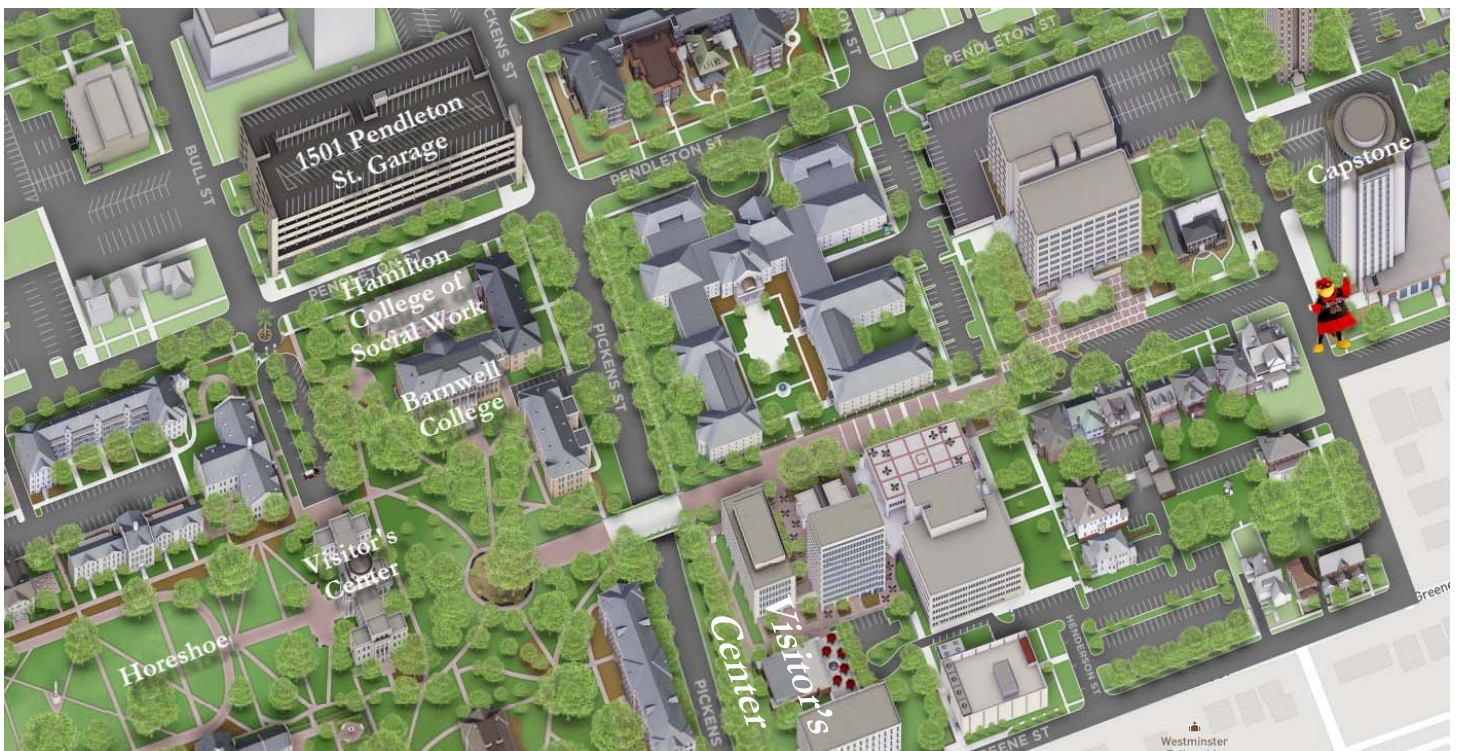

Map to University of South Carolina Capstone House & College of Social Work

Location for Prospective MSW Student Open House
October 26, 2018

Sign in: 9:30 a.m.

Main Session Time: 10 a.m. – 12:15 p.m.*

Main Session Location: Capstone Building/House
902 Barnwell Street
Columbia, SC 29208

Breakout Session Time: 1:30 p.m. – 2 p.m.*

Breakout Session Location: College of Social Work
Hamilton College
1512 Pendleton Street
Columbia, SC 29208

Advanced Standing Program: Hamilton 227

Full-time Program: Hamilton 226

Part-time Program: Hamilton 322

*This event is designed to be attended from beginning to end, as various faculty and staff present important information about our MSW program.

If you have trouble locating the building, please call the College of Social Work main number at 803.777.5291.