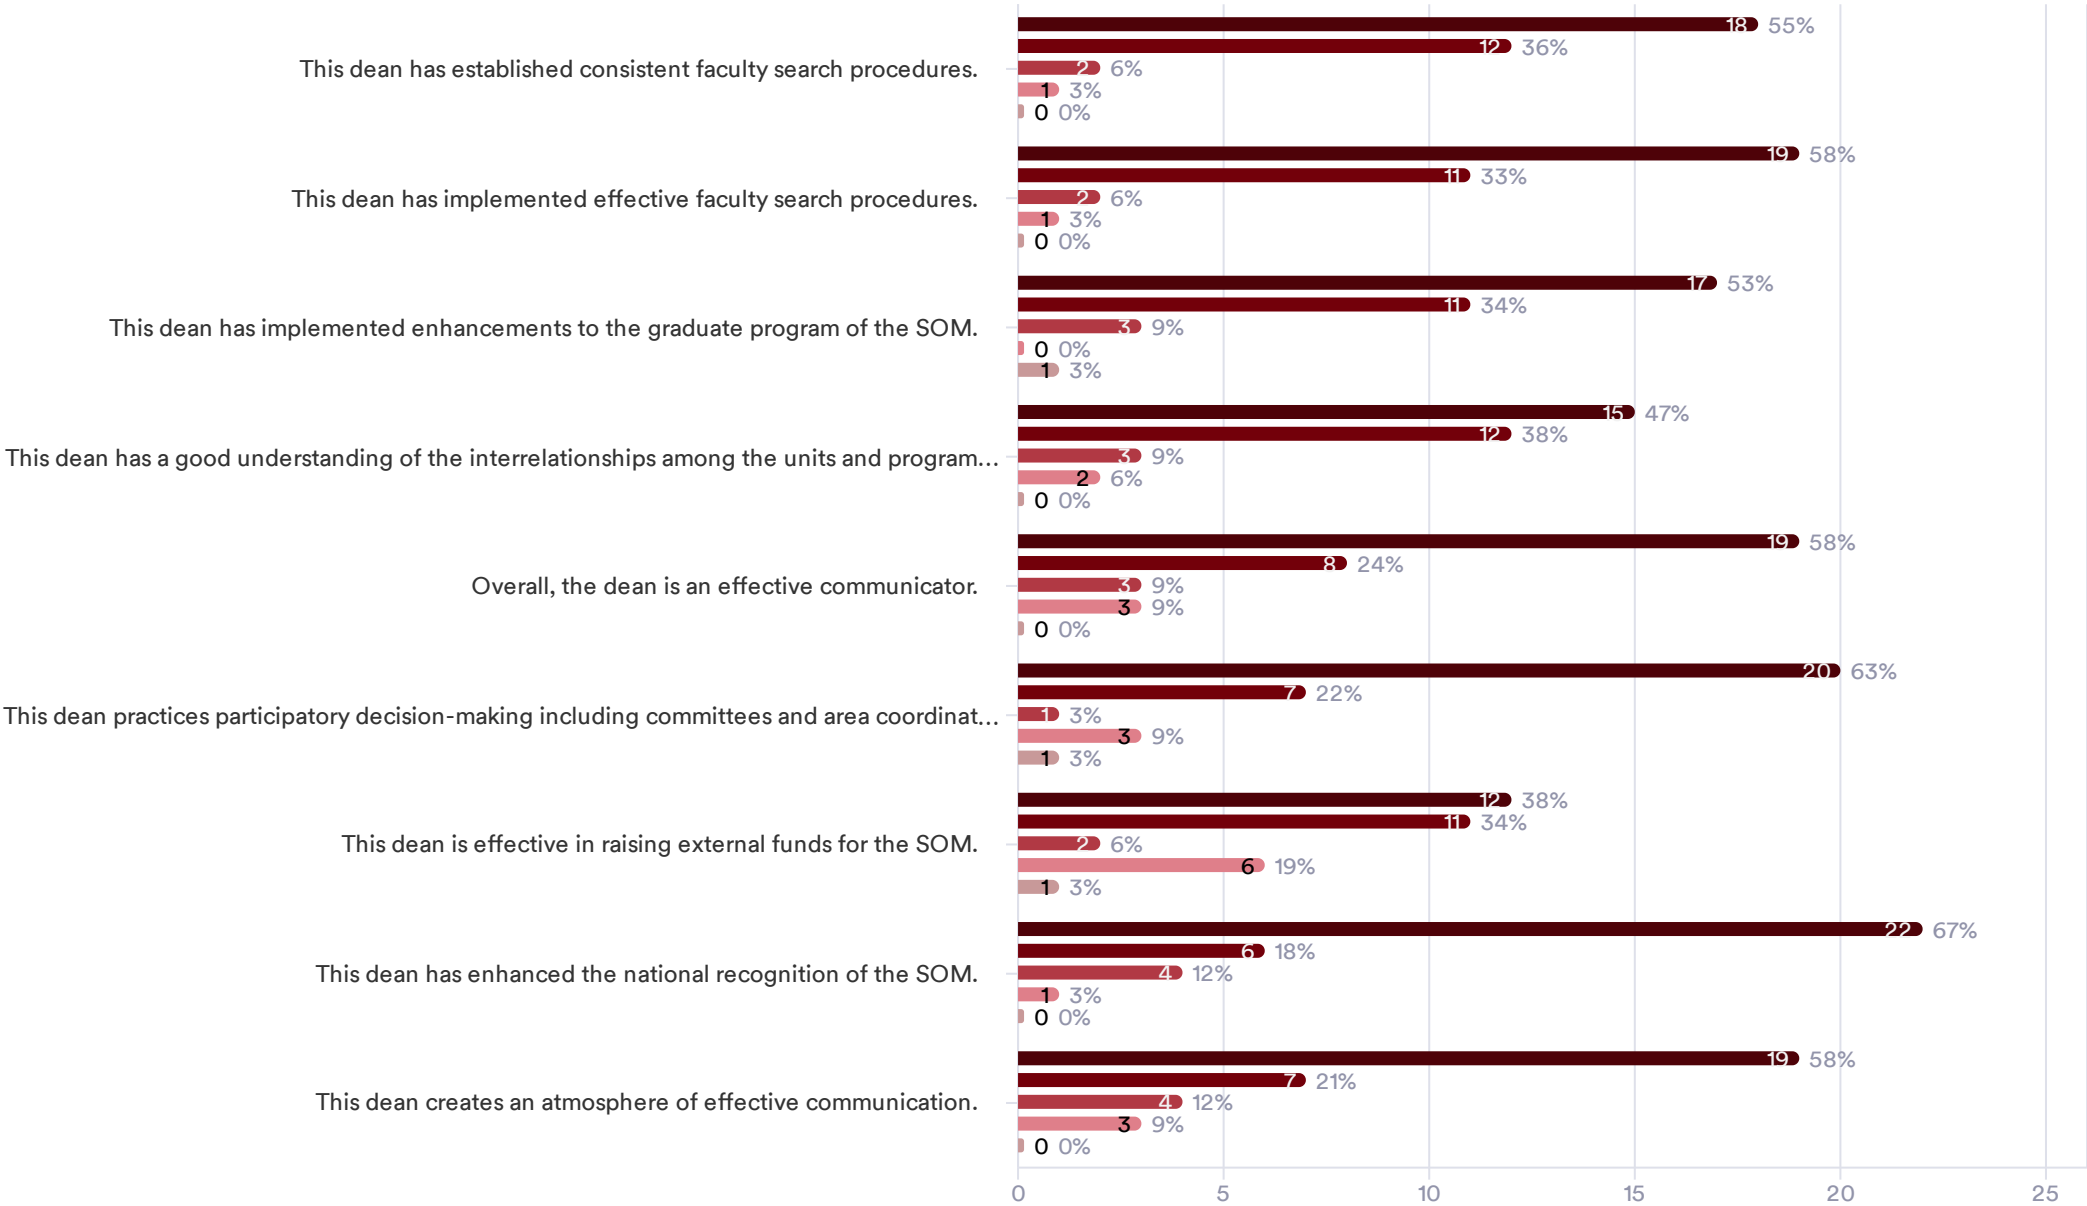

School of Music Dean Review Faculty Survey Results

School of Music Dean Review Faculty Survey

What is your academic rank?

34 Responses

School of Music Dean Review Faculty Survey

How long have you been on the faculty at the University of South Carolina?

29 Responses- 5 Empty

- since 1972
- 22 years
- 20 years
- 18 years
- 17 years
- 15 years
- 14 years
- 12 years
- 11
- 10 years
- @10 years
- 8 yrs
- 8 years
- 5
- 4
- 3 years
- 2 years
- 9 months
- 8 months
- 6 months
- **
- 00

School of Music Dean Review Faculty Survey

Matrix

33 Responses- 1 Empty

● Strongly Agree ● Agree ● Disagree ● Strongly disagree ● Not Applicable

School of Music Dean Review Faculty Survey

Matrix

33 Responses- 1 Empty

● Strongly Agree ● Agree ● Disagree ● Strongly disagree ● Not Applicable