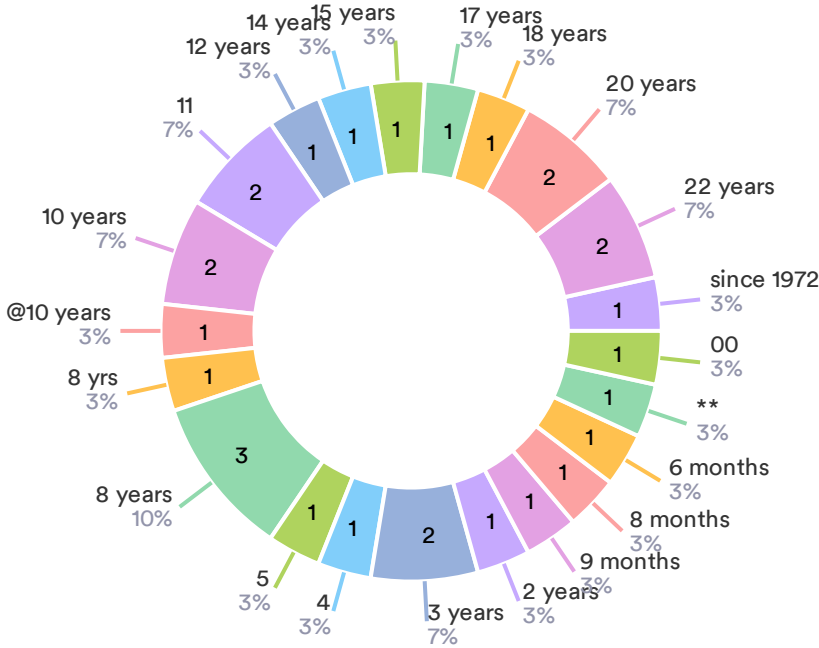

School of Music Dean Review Faculty Survey Results

School of Music Dean Review Faculty Survey

What is your academic rank?

34 Responses

School of Music Dean Review Faculty Survey

How long have you been on the faculty at the University of South Carolina?

29 Responses- 5 Empty

- since 1972
- 22 years
- 20 years
- 18 years
- 17 years
- 15 years
- 14 years
- 12 years
- 11
- 10 years
- @10 years
- 8 yrs
- 8 years
- 5
- 4
- 3 years
- 2 years
- 9 months
- 8 months
- 6 months
- **
- 00