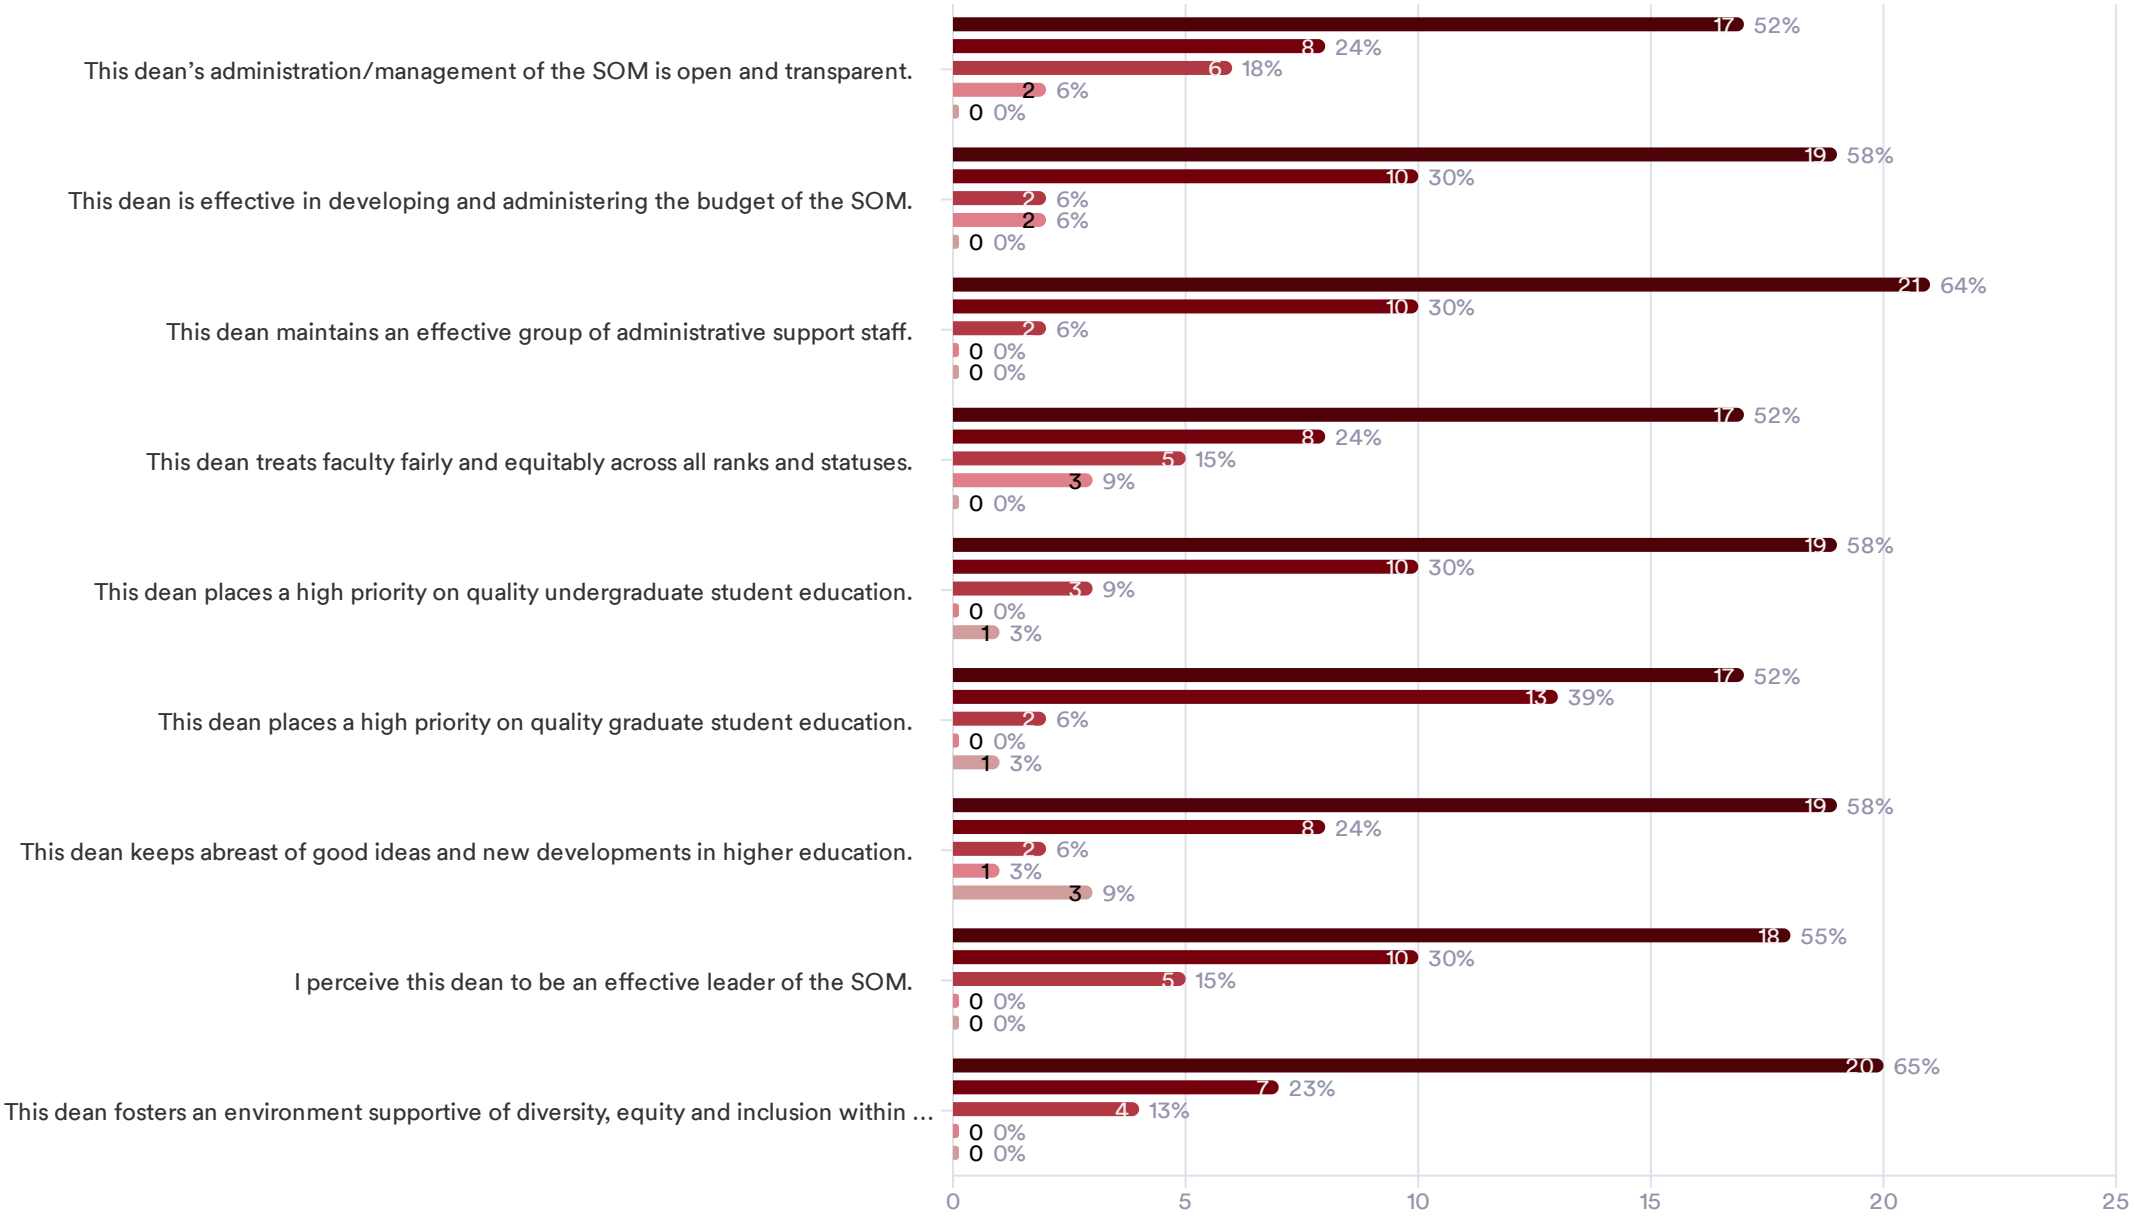

School of Music Dean Review Faculty Survey

Matrix

33 Responses- 1 Empty

● Strongly Agree ● Agree ● Disagree ● Strongly disagree ● Not Applicable

School of Music Dean Review Faculty Survey

Matrix

33 Responses- 1 Empty

● Strongly Agree ● Agree ● Disagree ● Strongly disagree ● Not Applicable