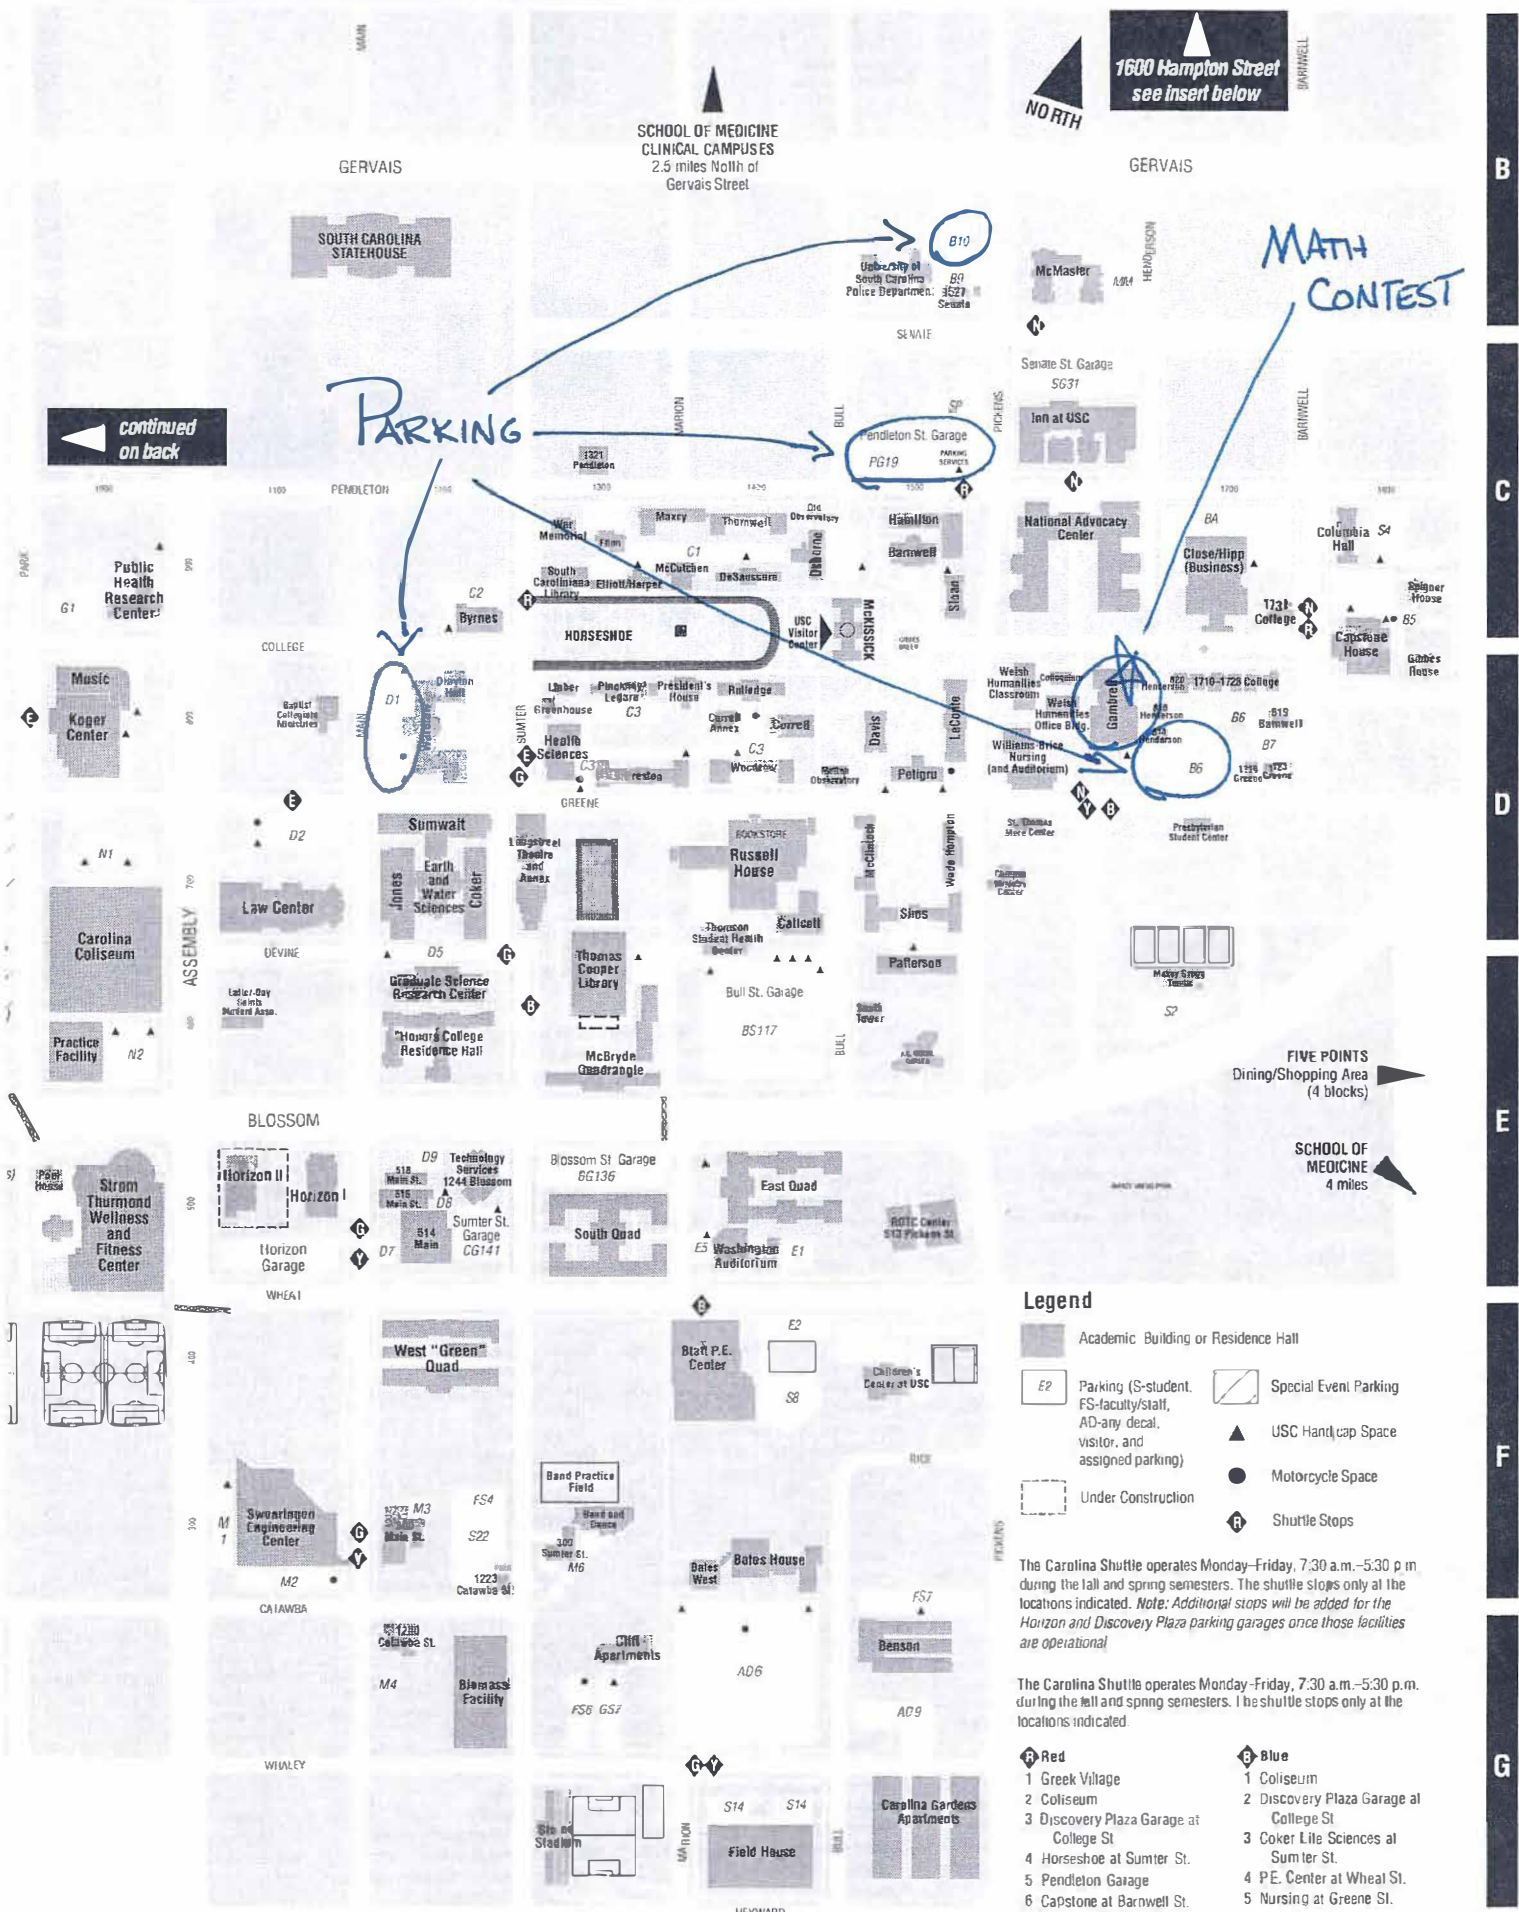

SCHOOL OF MEDICINE
CLINICAL CAMPUSES
2.5 miles North of
Gervais Street

1600 Hampton Street
see insert below

PARKING

MATH
CONTEST

continued
on back

Legend

- Academic Building or Residence Hall
- Parking (S-student, FS-faculty/staff, AD-any decal, visitor, and assigned parking)
- Special Event Parking
- USC Handicap Space
- Motorcycle Space
- Shuttle Stops
- Under Construction

The Carolina Shuttle operates Monday-Friday, 7:30 a.m.-5:30 p.m. during the fall and spring semesters. The shuttle stops only at the locations indicated. Note: Additional stops will be added for the Horizon and Discovery Plaza parking garages once those facilities are operational

The Carolina Shuttle operates Monday-Friday, 7:30 a.m.-5:30 p.m. during the fall and spring semesters. The shuttle stops only at the locations indicated.

- Red
 - 1 Greek Village
 - 2 Coliseum
 - 3 Discovery Plaza Garage at College St
 - 4 Horseshoe at Sumter St.
 - 5 Pendleton Garage
 - 6 Capstone at Barnwell St.
- Blue
 - 1 Coliseum
 - 2 Discovery Plaza Garage at College St
 - 3 Coker Life Sciences at Sumter St.
 - 4 P.E. Center at Whaley St.
 - 5 Nursing at Greene St.
- Green
 - 1 Bates House at Whaley St
 - 2 Coker Life Sciences at
- Express
 - 1 Coliseum
 - 2 Law School