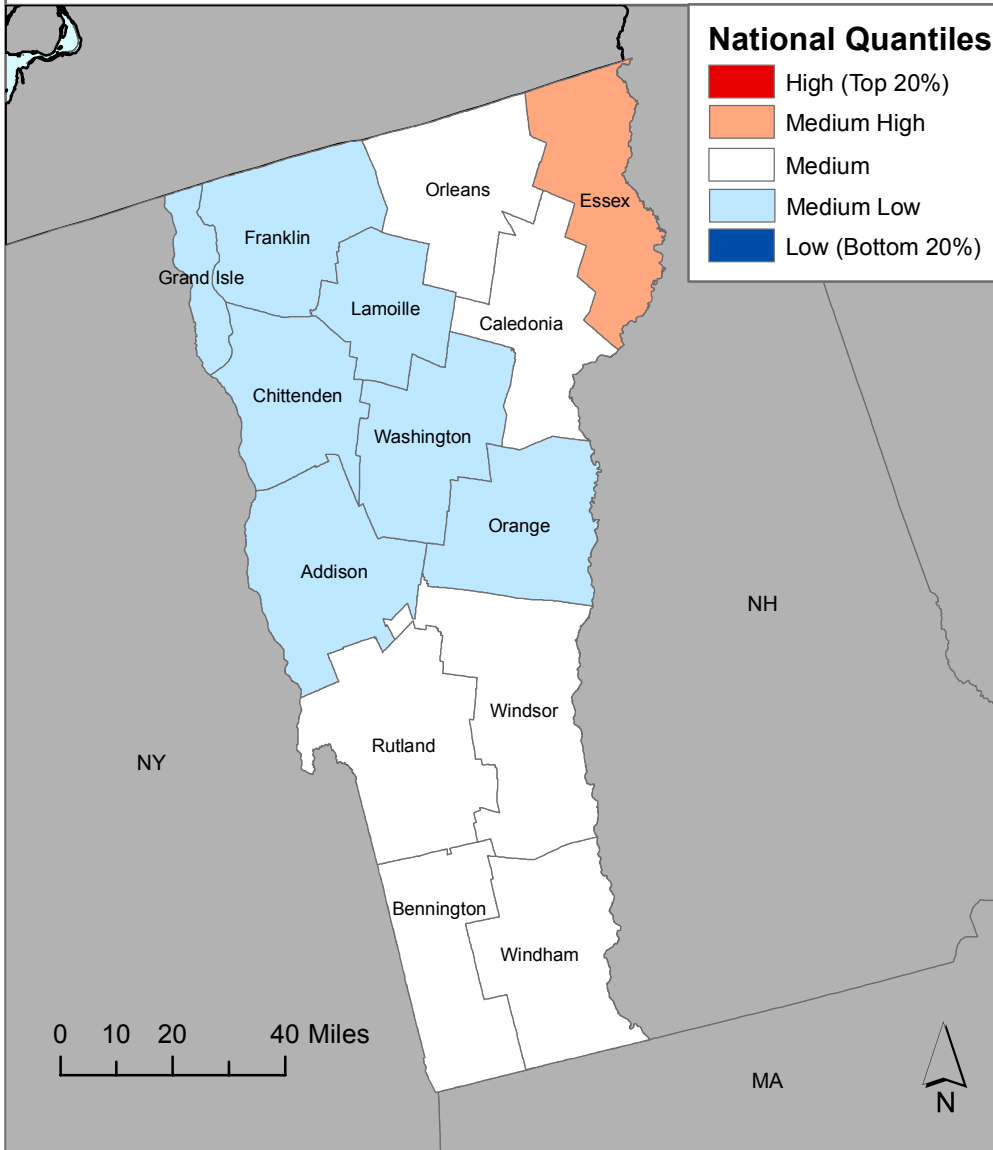

Social Vulnerability to Environmental Hazards

State of Vermont

County Comparison Within the Nation

County Comparison Within the State

Social Vulnerability Index 2010-2014
 Based on American Community Survey 2010-2014, 5 Year Census Data Product - ACS 2010-2014