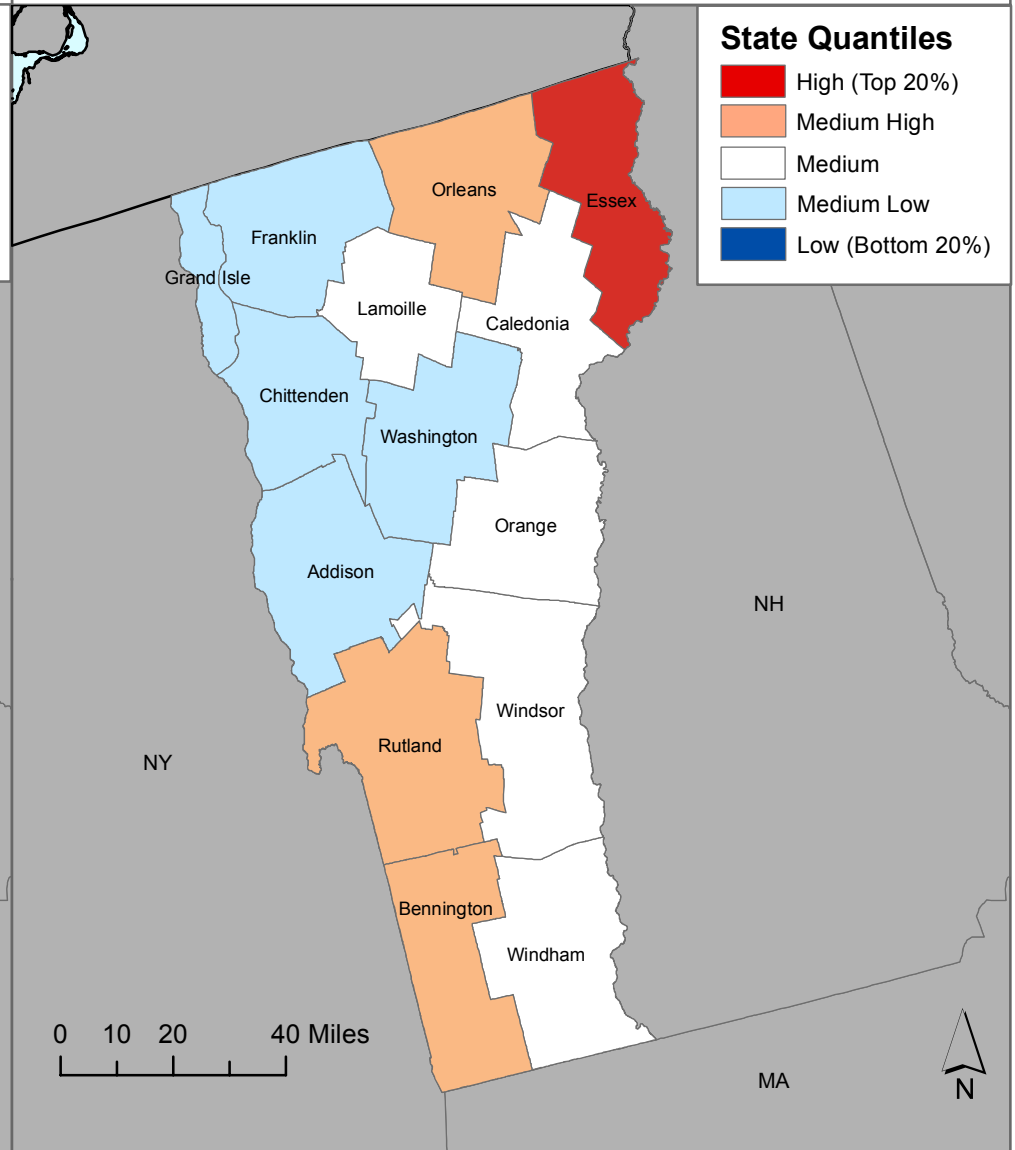

Social Vulnerability to Environmental Hazards

State of Vermont

County Comparison Within the Nation

County Comparison Within the State

Social Vulnerability Index 2010-2014
 Based on American Community Survey 2010-2014, 5 Year Census Data Product - ACS 2010-2014