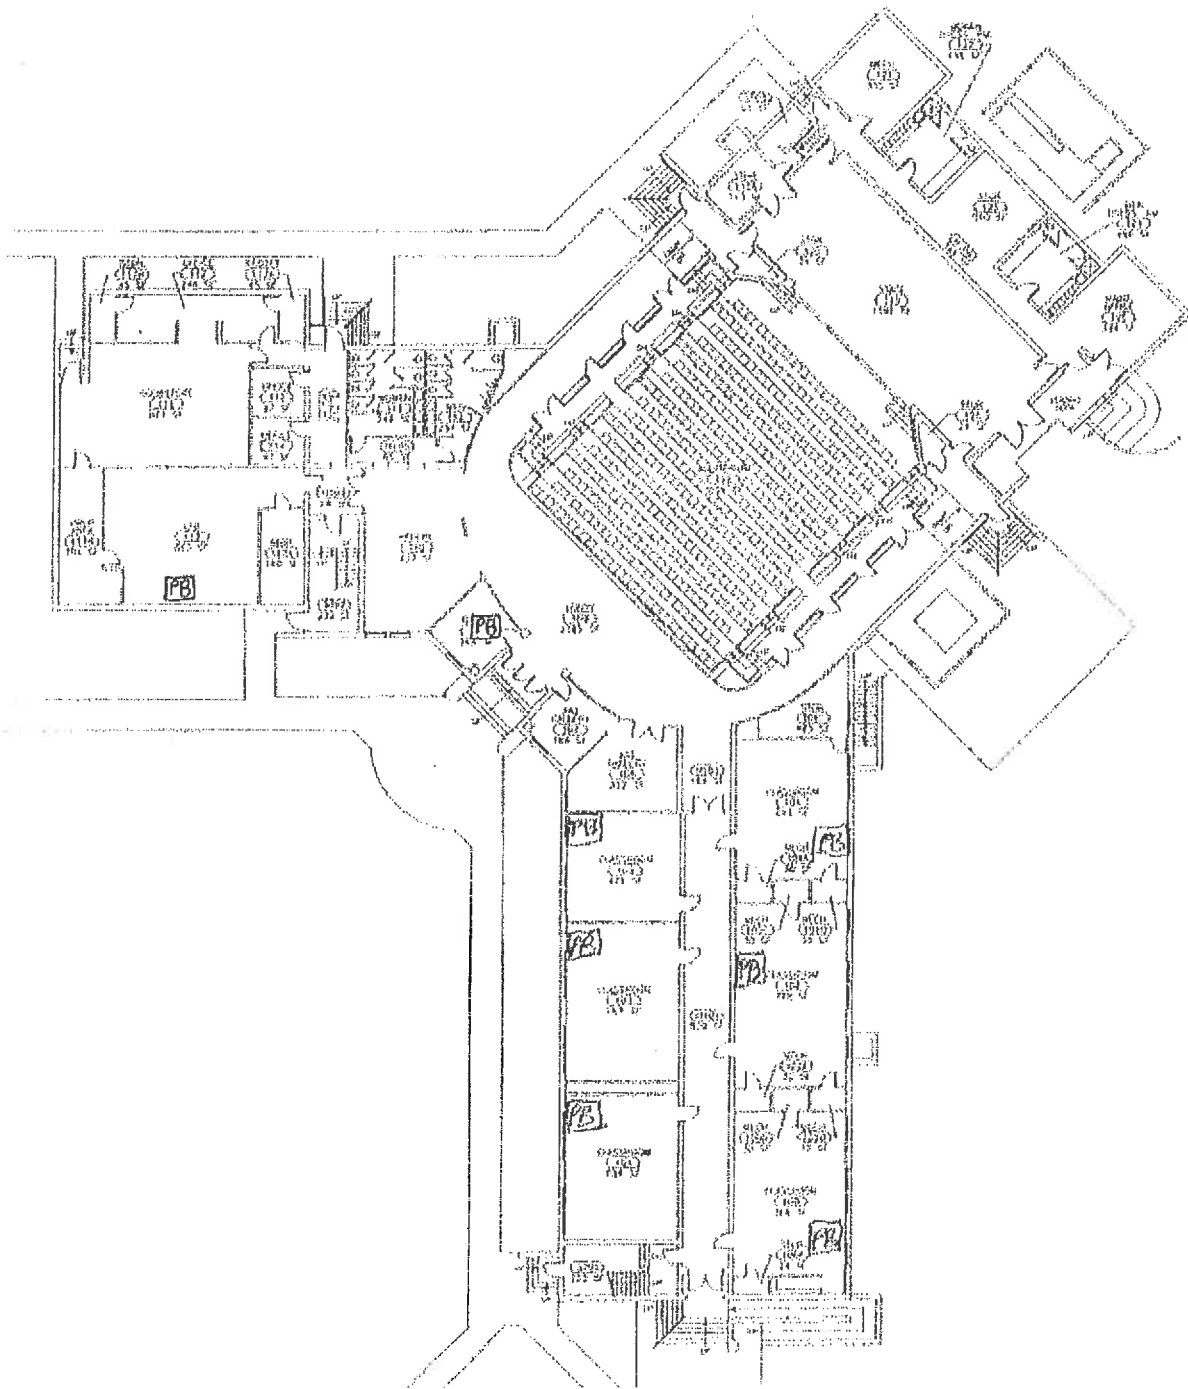

FIRST FLOOR PLAN - 806

DATE: 13AU007

MSB  
806 Center St.

[PB] - panic button with 2-way speaker.

 FIR. FLOOR PLAN - 801  
 DATE: 13AUG07 A

*BFT College 803 Carteret St.*

  FIRST FLOOR PLAN -- 07  
DA 11 AUC07

CFA 901 Carteret St.

SECOND FLOOR PLAN -- 807

DATE: 13AUG07

Send to...