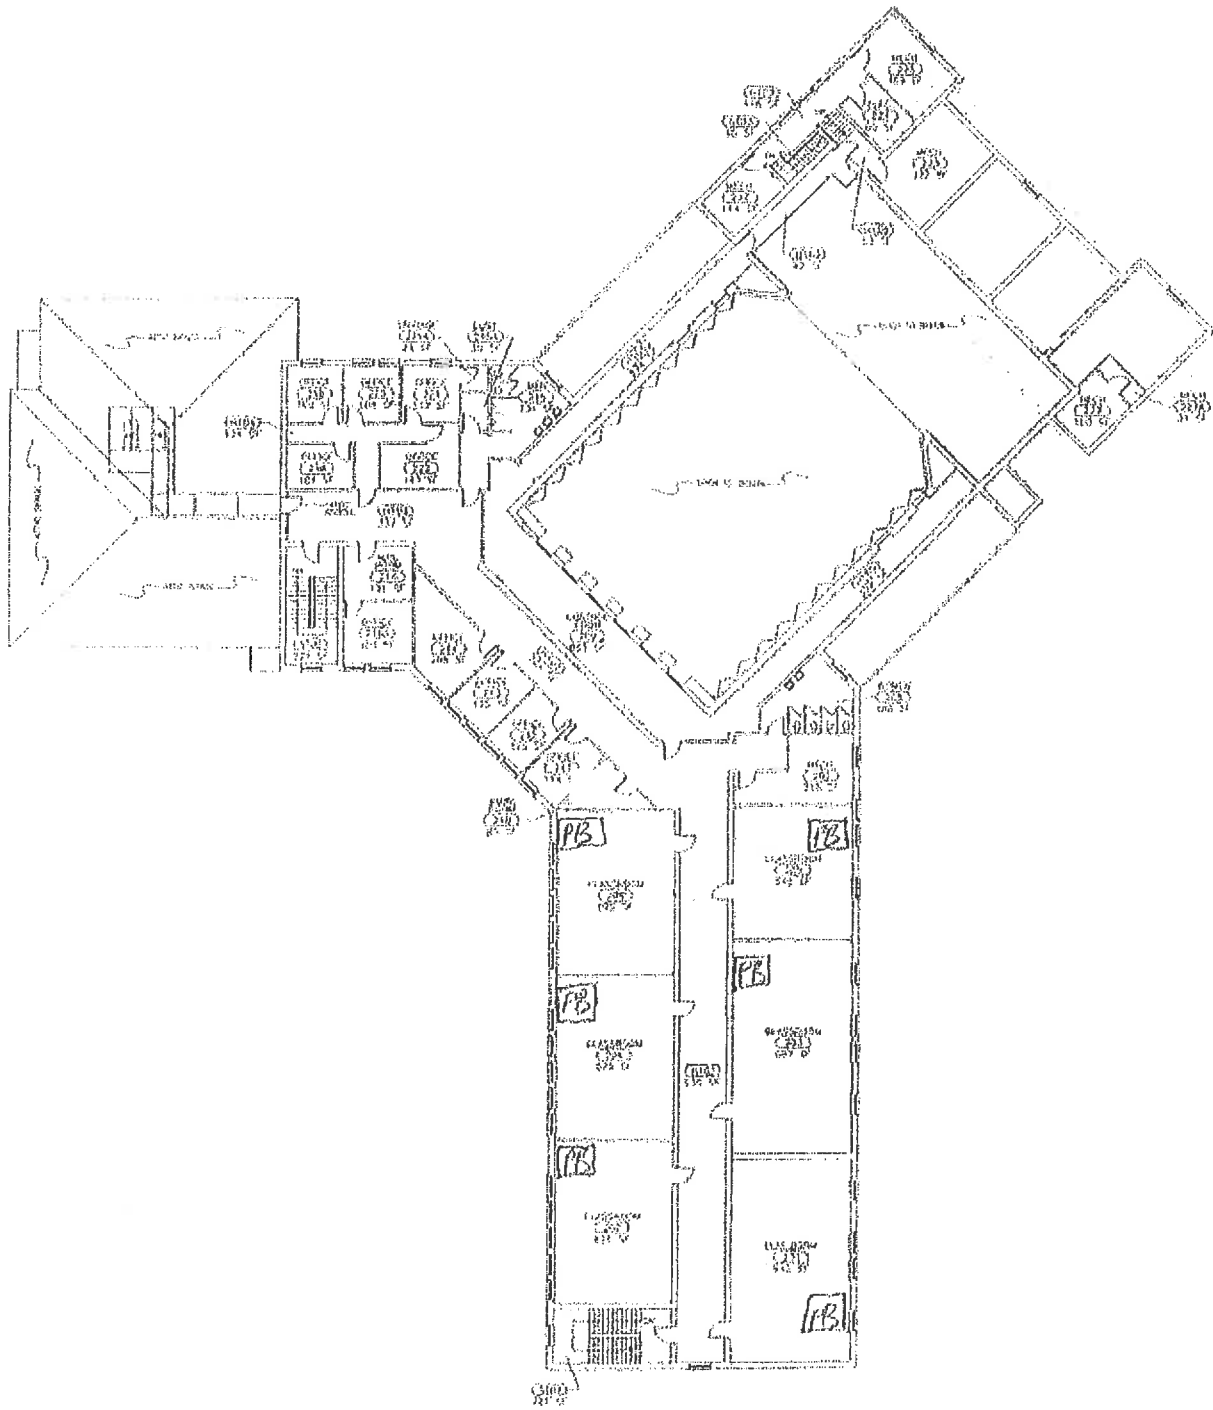

FIRST FLOOR PLAN - 806

DATE: 13AU007

MSB  
806 Center St.

[PB] - panic button with 2-way speaker.

 FIR. FLOOR PLAN - 801  
 DATE: 13AUG07 A

*BFT College 803 Carteret St.*

  FIRST FLOOR PLAN -- 07  
DA 11 AUC07

CFA 901 Carteret St.

SECOND FLOOR PLAN -- 807

DATE: 13AUG07

Send to...