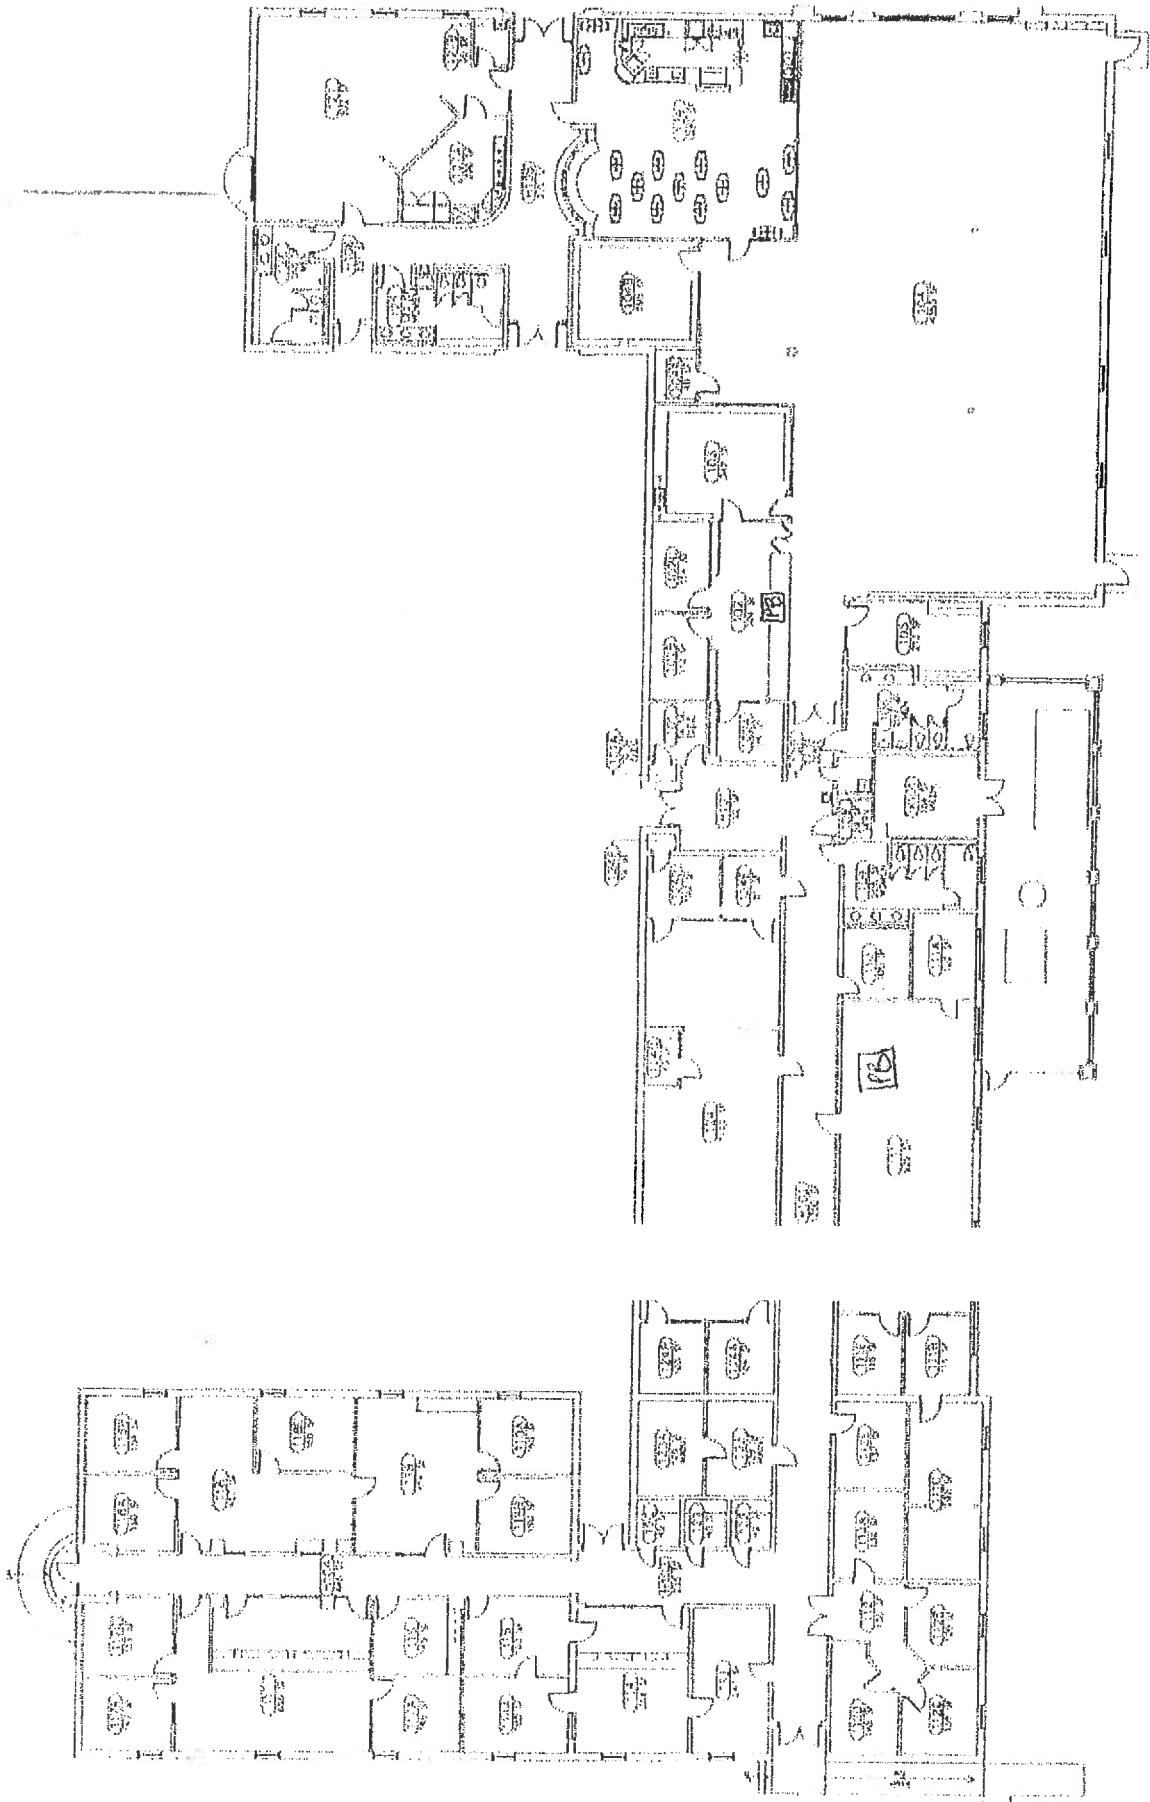

FIRST FLOOR PLAN - 806

DATE: 13AU007

MSB  
806 Center St.

[PB] - panic button with 2-way speaker.

 FIR. FLOOR PLAN - 801  
 DATE: 13AUG07 A

*BFT College 803 Carteret St.*

  FIRST FLOOR PLAN -- 07  
DA 11 AUC07

CFA 901 Carteret St.

SECOND FLOOR PLAN -- 807

DATE: 13AUG07

Send to...