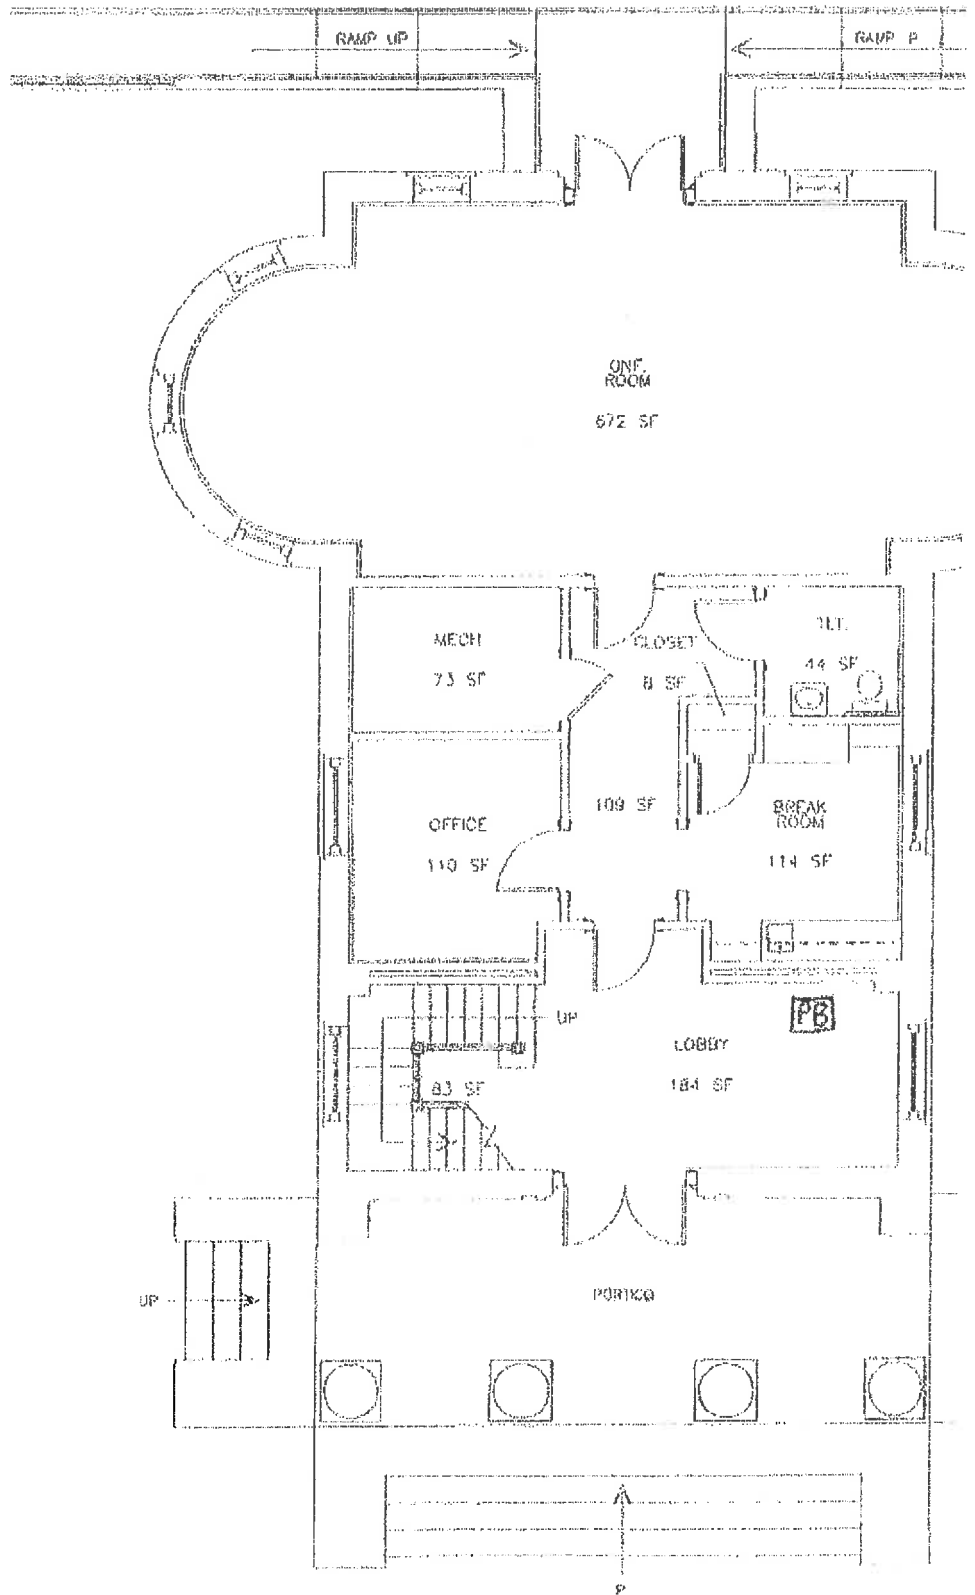

FIRST FLOOR PLAN - 806

DATE: 13AU007

MSB  
806 Center St.

[PB] - panic button with 2-way speaker.

 FIR. FLOOR PLAN - 801  
 DATE: 13AUG07 A

*BFT College 803 Carteret St.*

  FIRST FLOOR PLAN -- 07  
DA 11 AUC07

CFA 901 Carteret St.

SECOND FLOOR PLAN -- 807

DATE: 13AUG07

Send to...