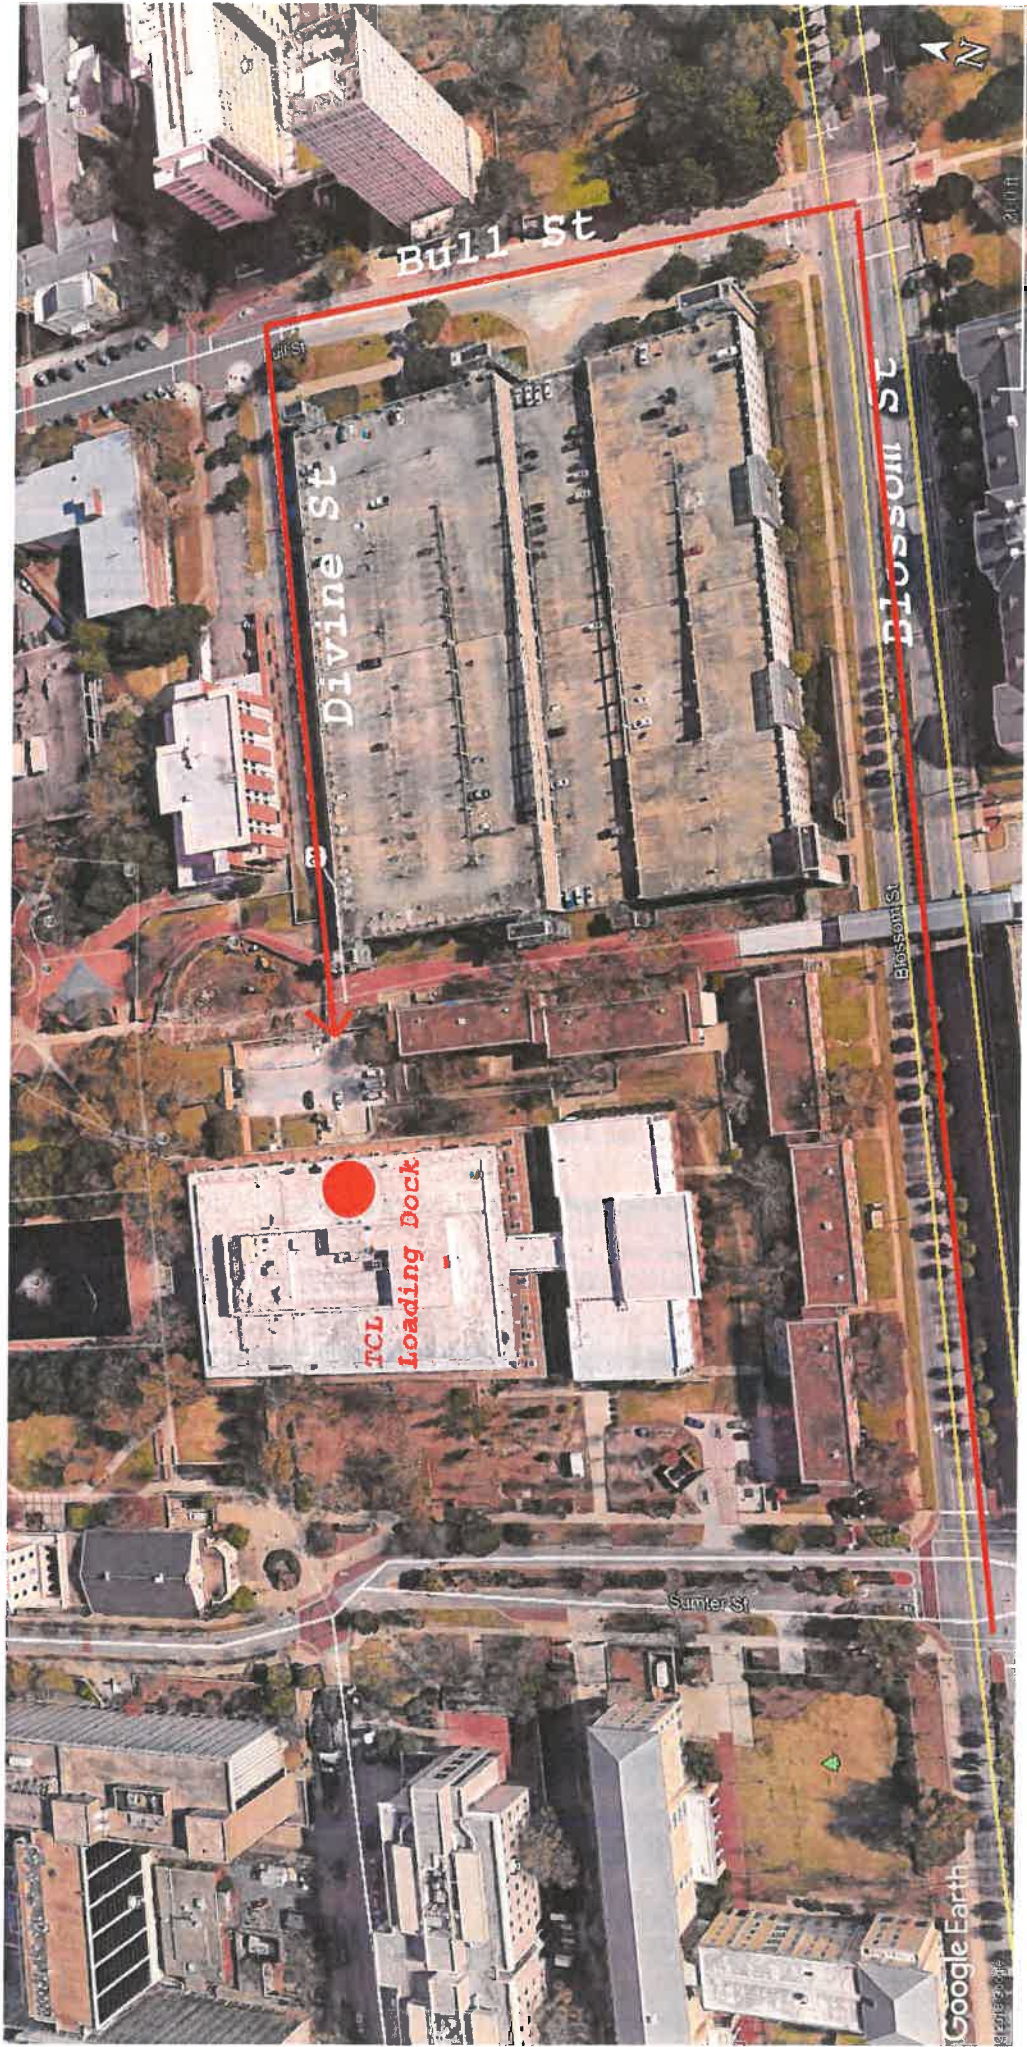

Thomas Cooper Library Loading Dock

Thomas Cooper Library: 1322 Greene Street Columbia, SC 29208

University of South Carolina
Thomas Cooper Library
Level 4

September 2019