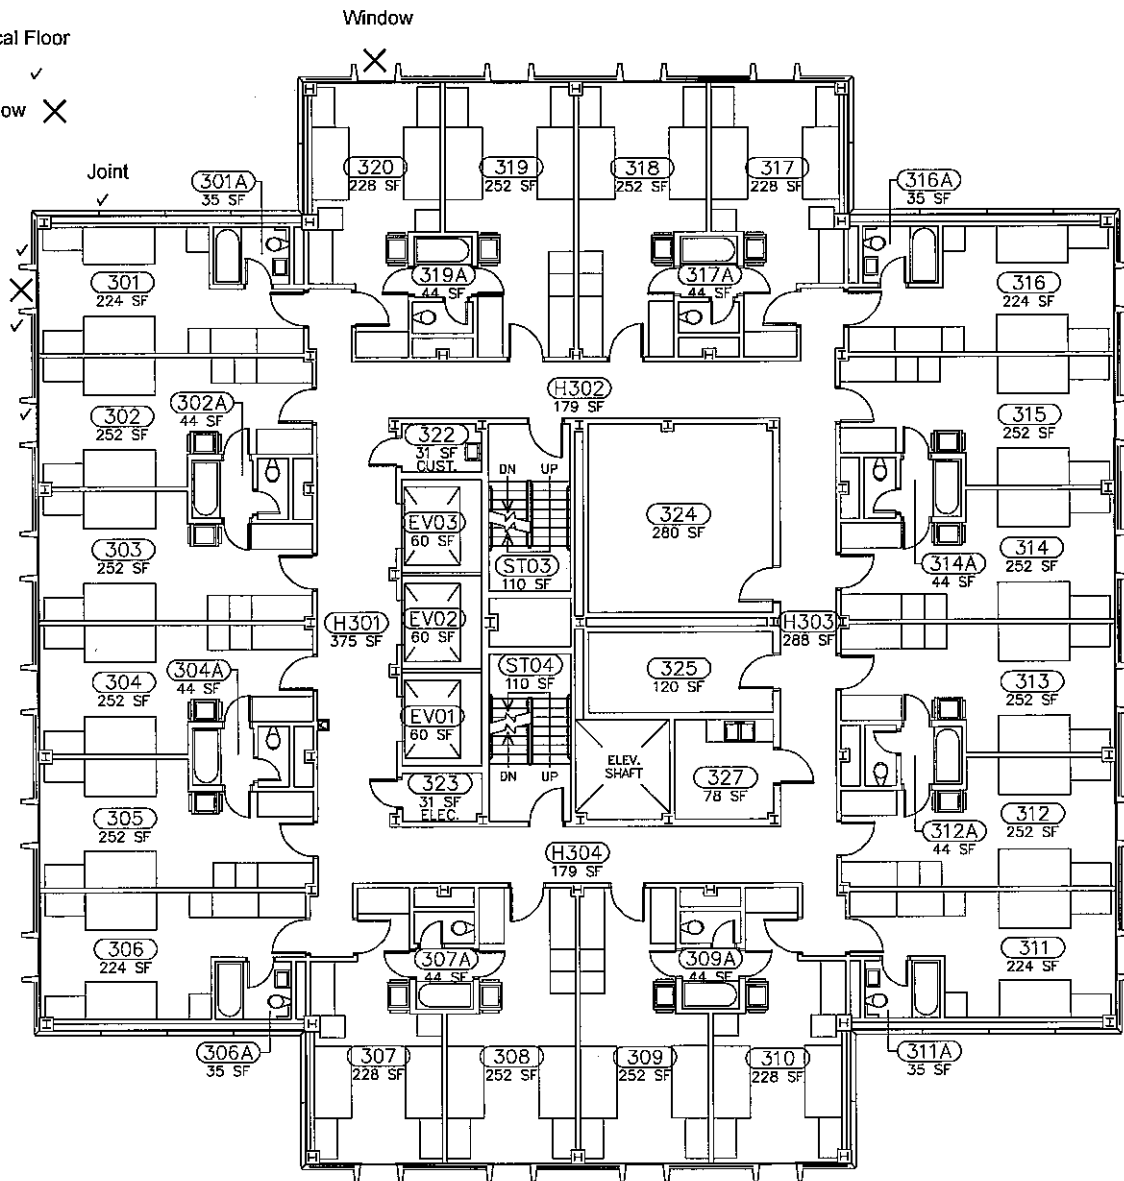

Typical Floor

Joint ✓

Window ✕

THIRD FLOOR PLAN - 039

DATE: 16MAR10

CAPSTONE

NORTH SIDE  
 64 Student Room Windows  
 23 Storefront Windows  
 36 Capstone Room Windows

WEST SIDE  
 96 Student Room Windows  
 32 Storefront Windows

EAST SIDE  
 96 Student Room Windows

SOUTH SIDE  
 64 Student Room Windows  
 23 Store Front Windows  
 34 Restaurant Windows