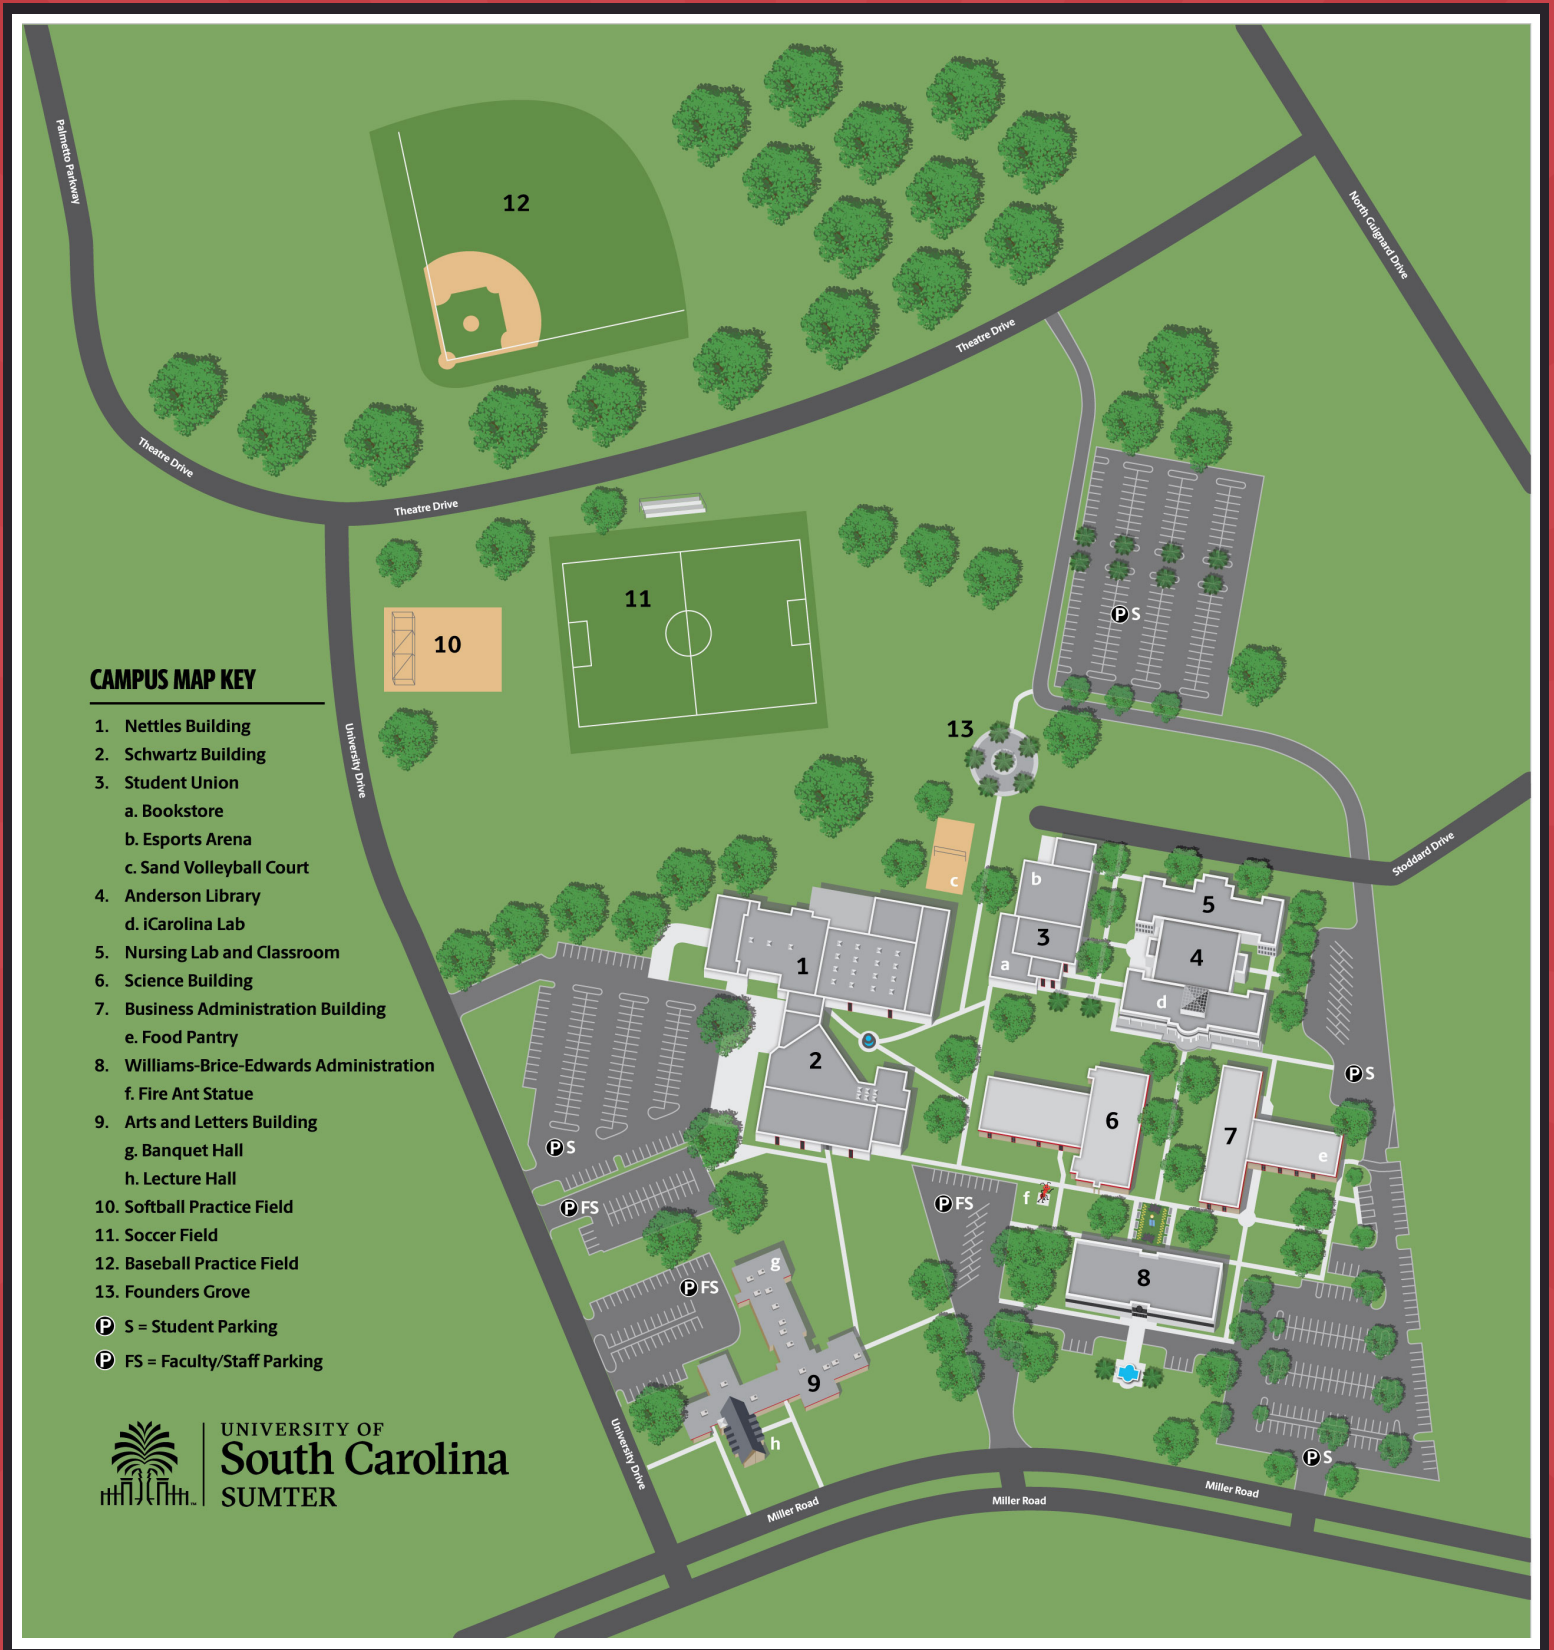

WELCOME TO USC SUMTER

CAMPUS MAP KEY

1. Nettles Building
 2. Schwartz Building
 3. Student Union
 - a. Bookstore
 - b. Esports Arena
 - c. Sand Volleyball Court
 4. Anderson Library
 - d. iCarolina Lab
 5. Nursing Lab and Classroom
 6. Science Building
 7. Business Administration Building
 - e. Food Pantry
 8. Williams-Brice-Edwards Administration
 - f. Fire Ant Statue
 9. Arts and Letters Building
 - g. Banquet Hall
 - h. Lecture Hall
 10. Softball Practice Field
 11. Soccer Field
 12. Baseball Practice Field
 13. Founders Grove
- P S = Student Parking
P FS = Faculty/Staff Parking