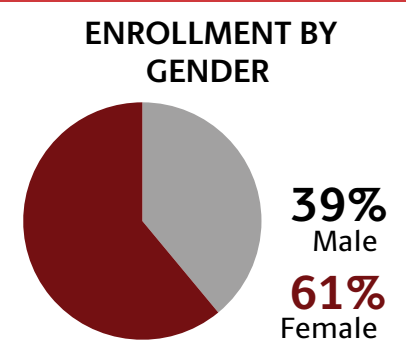

Baseball
Men's and Women's Golf
Men's and Women's Tennis
Men's and Women's Soccer
Softball
Volleyball
eSports

ACADEMIC PARTNERSHIPS

B.A. in Business Administration with USC Aiken
B.A. in Elementary Education & B.A. in Early Childhood Education with USC Aiken
B.S. in Nursing with USC Aiken

\$1.6 MILLION
awarded in State and Institution Scholarships

AVERAGE CLASS SIZE

16
STUDENTS

Founded in 1966

uscumter.edu