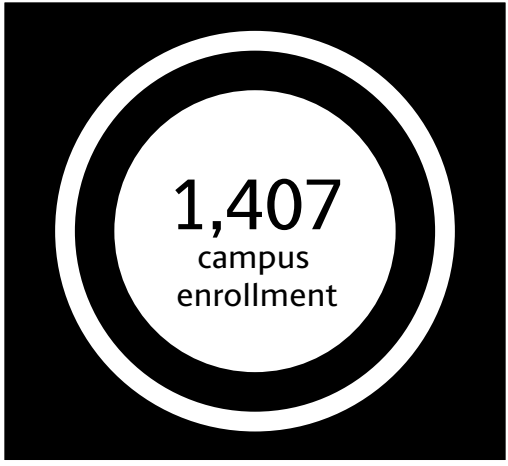

Fall 2021 Profile

UNIVERSITY OF South Carolina SUMTER *A Palmetto College Campus*

- ### TOP ENROLLING COUNTIES:
1. Sumter
 2. Lexington
 3. Richland
 4. Clarendon
 5. Kershaw
 6. Lee

COLLEGIATE ATHLETIC TEAMS

\$1.6 MILLION
awarded in State and Institution Scholarships

AVERAGE CLASS SIZE

16
STUDENTS

Founded in 1966

uscumter.edu