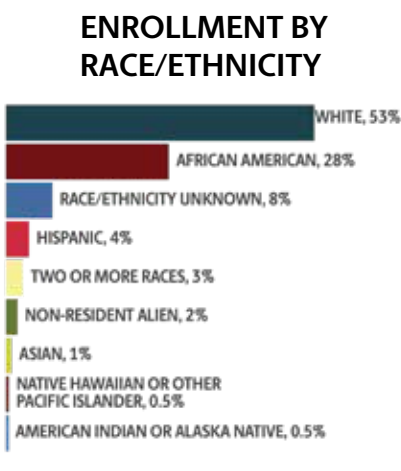

COLLEGIATE ATHLETIC TEAMS

Baseball
Men's and Women's Golf
Men's and Women's Tennis
Men's and Women's Soccer
Softball
Volleyball
eSports

ACADEMIC PARTNERSHIPS

B.A. in Business Administration with USC Aiken
B.A. in Elementary Education & B.A. in Early Childhood Education with USC Aiken
B.S. in Nursing with USC Aiken

$1.6 MILLION
awarded in State and Institution Scholarships

AVERAGE CLASS SIZE

16
STUDENTS