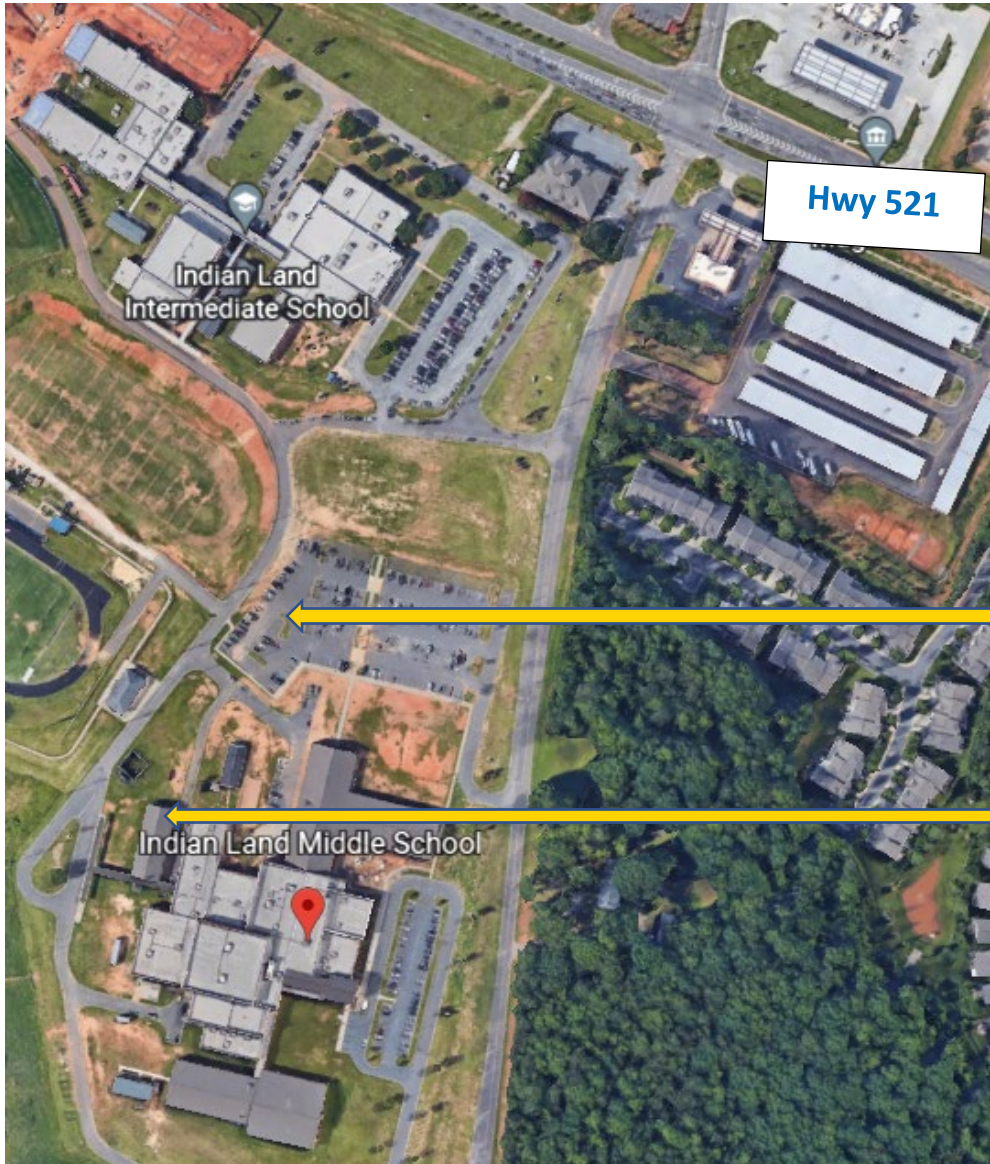

Indian Land Location

Hwy 521

Indian Land
Intermediate School

Indian Land Middle School

Site Location:

Indian Land Middle School

8063 River Road

Indian Land, SC 29707

Web address:

sc.edu/lancaster/indianland

Indian Land Location Parking