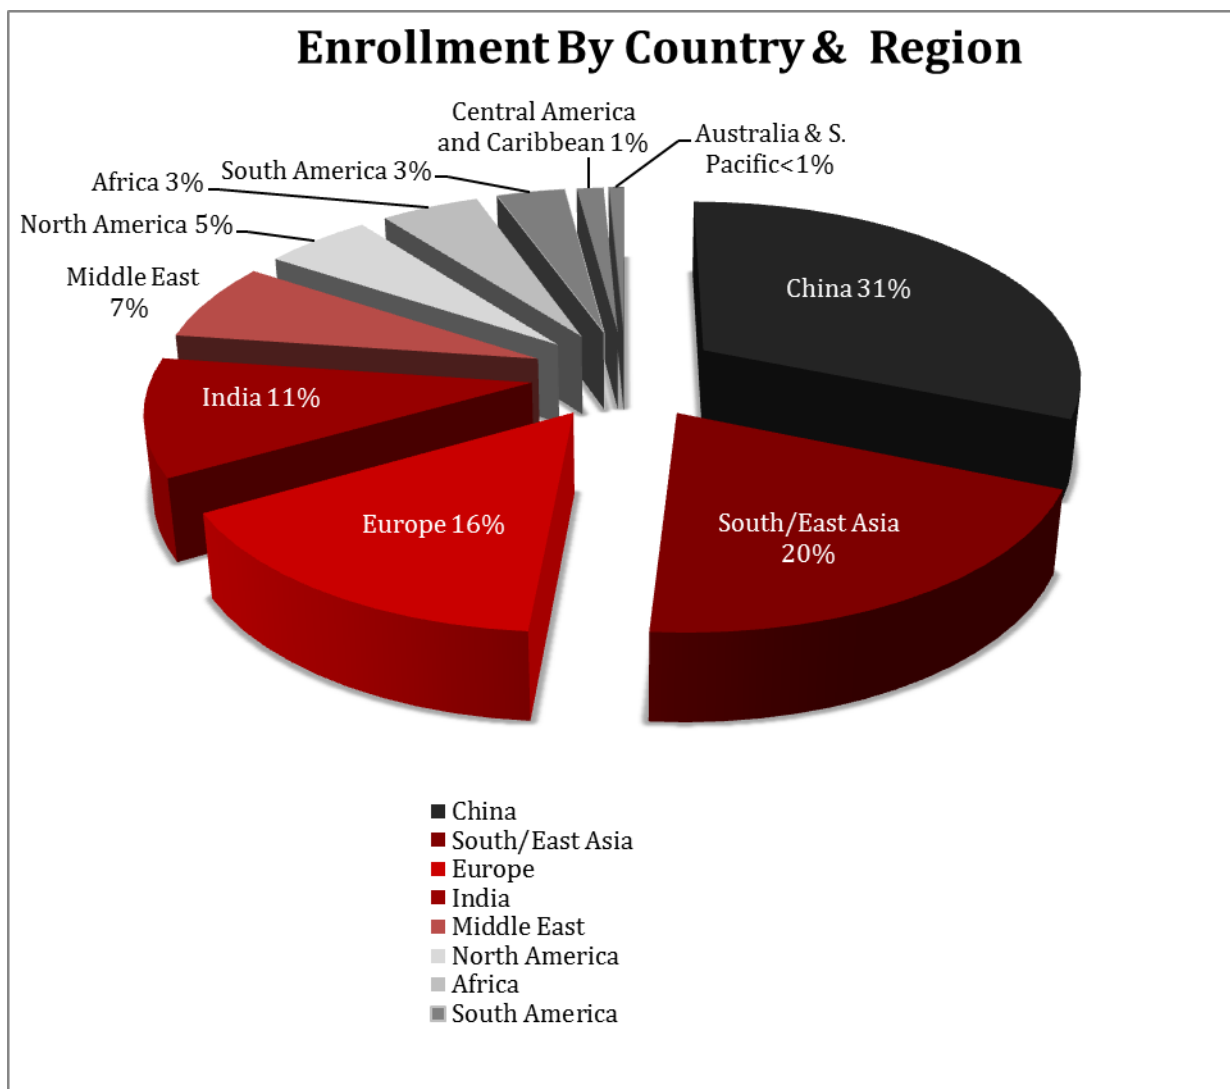

20
11

international
Student
Enrollment Report

International Student Services
UNIVERSITY OF
SOUTH CAROLINA

Data Summary

The International Student Enrollment Report provides an overview of international student enrollment at the University of South Carolina for the Fall 2011 term. This report includes all international students enrolled at the main campus of Columbia. For reporting purposes, “international” is understood as a non-U.S. citizen student, holding any visa status other than Legal Permanent Residency. In addition, data is reported on English Programs for Internationals (EPI), the University’s intensive English program on the Columbia campus

International student enrollment has increased by 7.3% since Fall 2010.

International Student Enrollment				Total
Degree Level	U	G	E	
Fall 2011	312	955	81	1,348
Fall 2010	301	875	80	1,256

U=Undergraduate, G=Graduate, E=Exchange

Top 10 Countries of Origin Represented

Turkey had the most notable change with an increase of 38.8% from Fall 2010 to Fall 2011.

Countries of Origin	Total
China	422
India	142
South Korea	102
Bangladesh	46
Mexico*	41
Taiwan	38
Saudi Arabia	35
Canada	31
United Kingdom	28
Turkey	25