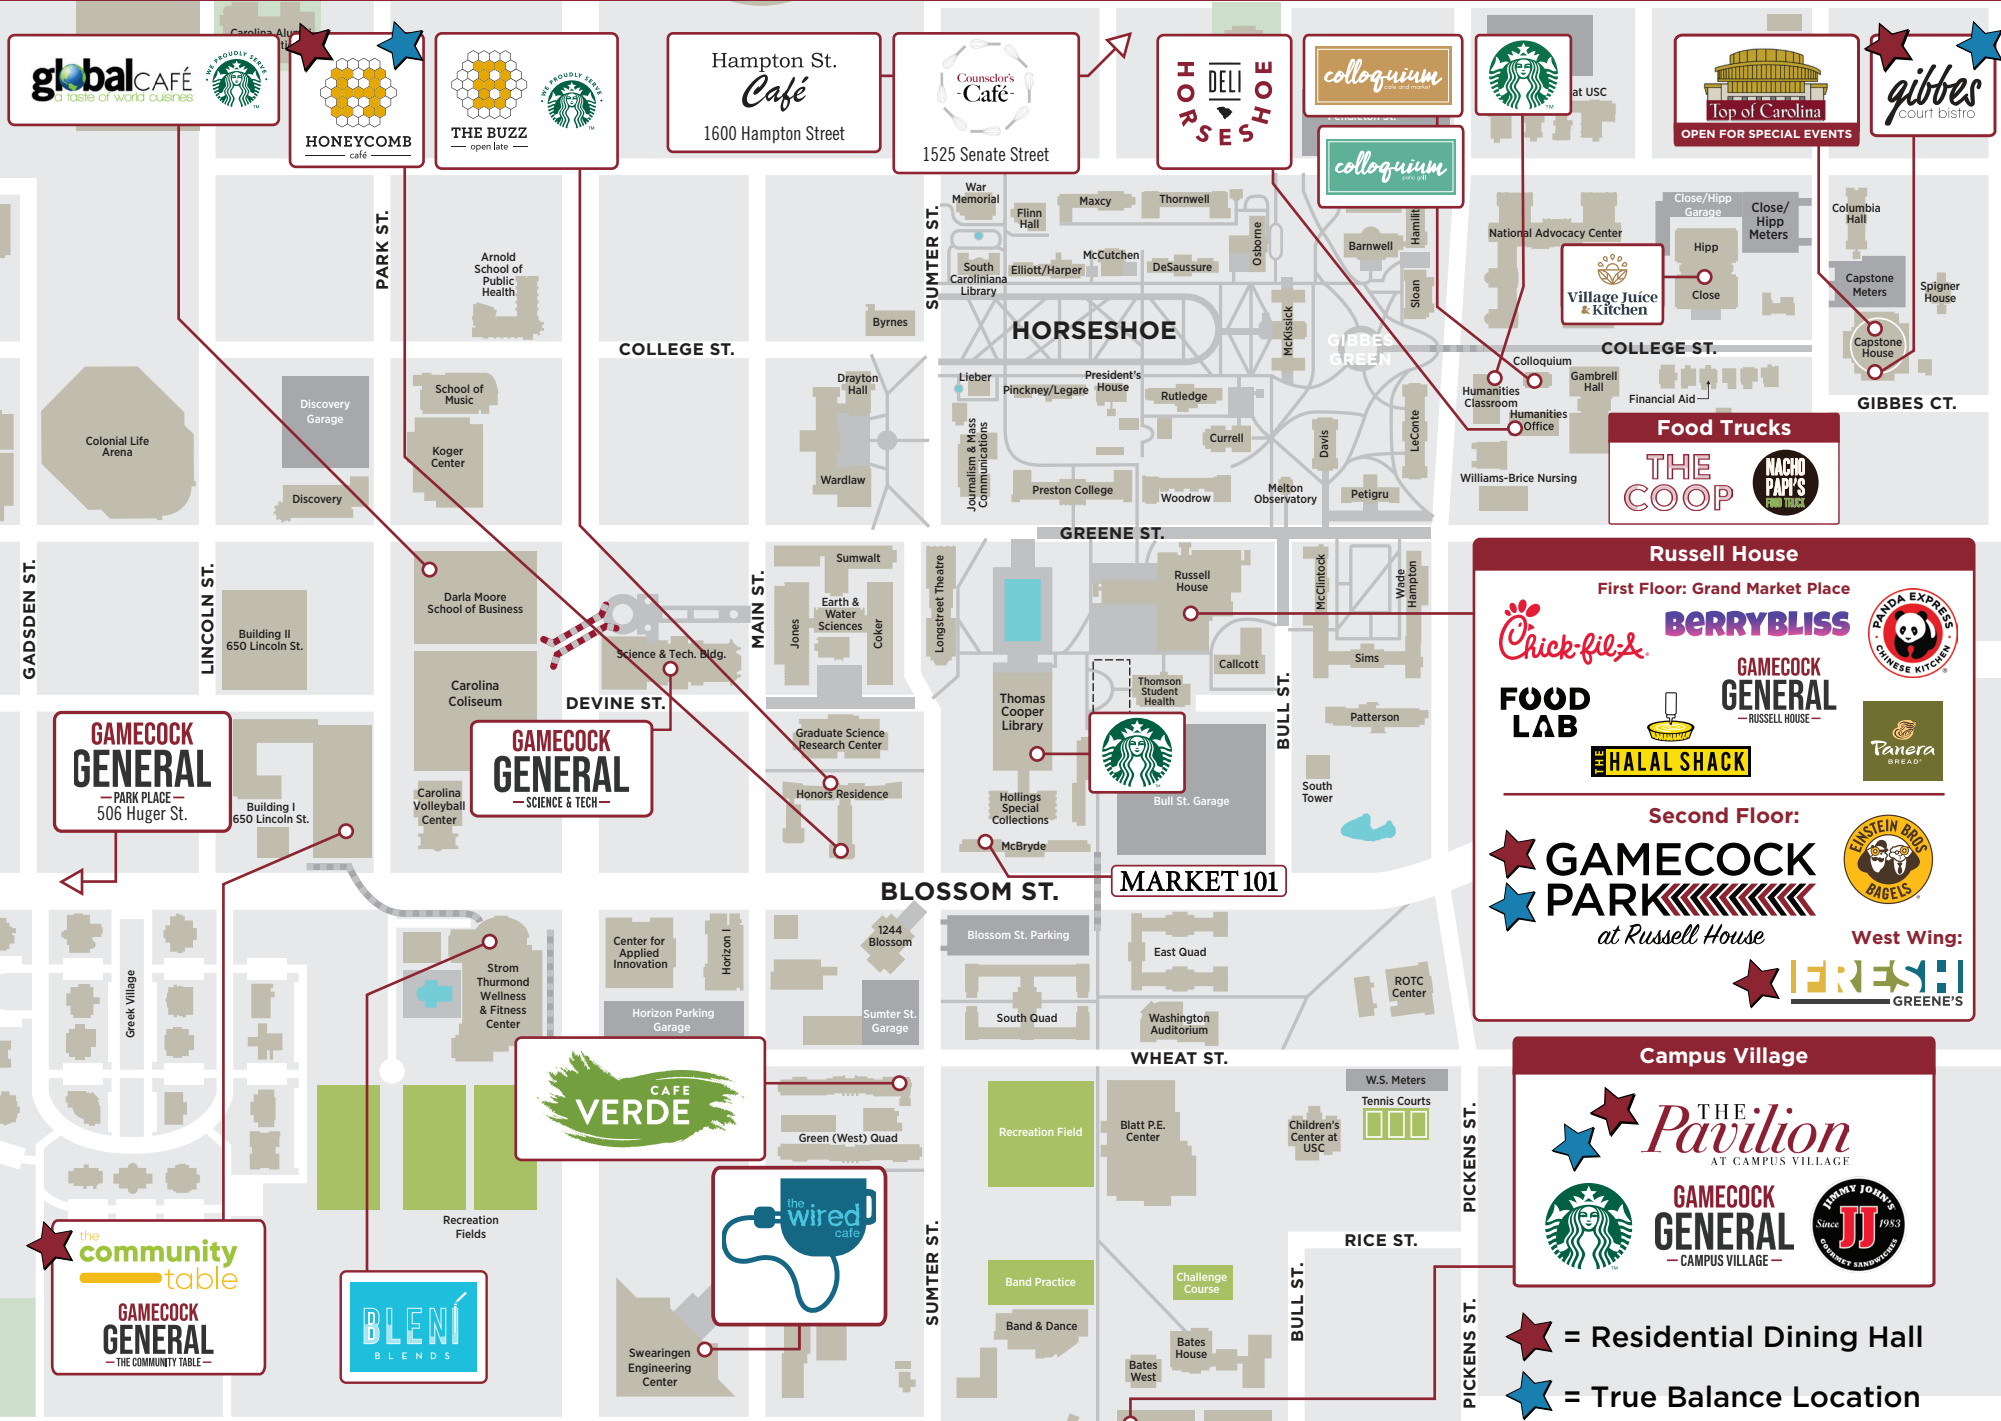

University of South Carolina-Campus Dining Map

- ★ = Residential Dining Hall
- ★ = True Balance Location