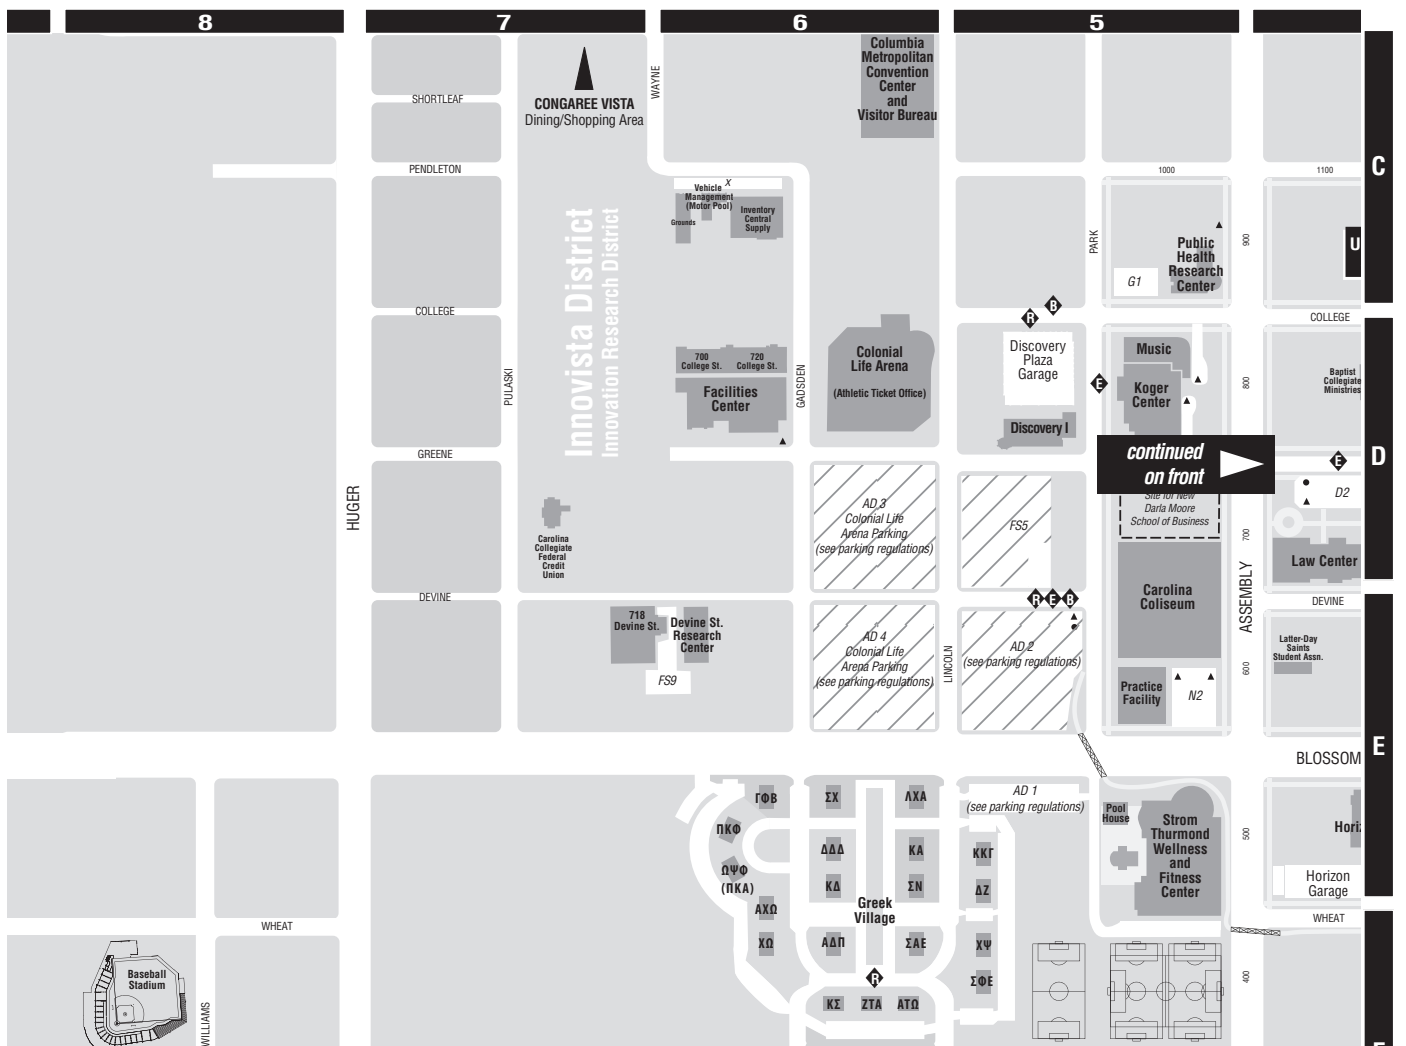

BUILDING NAME	LOCATION	BUILDING NAME	LOCATION	BUILDING NAME	LOCATION	BUILDING NAME	LOCATION
Anderson Academic Enrichment Center	H3	Computer Center Annex	E4	Koger Center for the Arts	D5	Rutledge College*	D3
Athletic Practice Facility	E5	Currell College*	D3	Latter-Day Saints Student Association	E4	Religious Studies, Chapel, Residence Hall	D3
Athletics*	H3	Currell College Annex*	D3	Law Center (F)	D4	Senate Street Parking Garage	C2
Band and Dance Facility	F3	Office of Special Events		Law, UTS Instructional Support Center, Distance Education	D4	Sims**	D2
Baptist Collegiate Ministry*	D4	Davis College	D2	LeConte College	D2	Residence Hall	D2
Barnwell College	C2	Library and Information Science		Disabled Student Services, Mathematics, Statistics	D2	Sloan College	C2
Psychology		DeSaussure College*	C3	Undergraduate Admissions	D3	Sociology	
Bates House	F3	Social Work, Residence Hall		Theatre and Dance	D3	South Caroliniana Library	C3
Residence Hall		Devine Street Research Center**	E6	Longstreet Theatre Annex	D3	South Quad	E3
Bates House Cafeteria (F)	F3	Discovery I	D5	Scene Shop	C3	Residence Hall	
Bates West	F3	Discovery II	D5	Maxcy College	C3	Residence Hall	
Residence Hall		Discovery Plaza Garage	D5	Residence Hall		South Tower	E2
Benson*	G2	Drayton Hall	D4	Maxcy Gregg Tennis Building	E1	Residence Hall	
Center for Child and Family Studies, Health and Safety Programs		Earth and Water Sciences Building	D4	McBryde Quadrangle**	E3	Spigner House*	C1
Biomass Facility	G4	Geological Sciences, Marine Science, Baruch Institute		Fraternity Houses, Housing		Spring Sports Center*	H3
Blatt Physical Education Center	F3	East Quad	E3	McClintock**	D2	Sumter Street Parking Garage	E4
Physical Education, Exercise Science, Pool		Residence Hall		Residence Hall		Eugene E. Stone III Stadium	G3
Blossom Street Parking Garage	E3	Elliott/Harper Colleges*	C3	McCutchchen House	C3	Storage Shed	C6
Booker T. Washington Auditorium*	E3	South Carolina Honors College, Residence Hall		Hotel, Restaurant, and Tourism Management Offices and Lab, Faculty Senate Offices		Strom Thurmond Wellness and Fitness Center (F)	E5
TRIO Programs (Opportunity Scholars, Talent Search, Upward Bound); Theatre and Dance		Rex Enright Athletic Center	H2	McKissick Museum, Visitor Center	C2	STWFC Pool House	E5
Bull Street Parking Garage	E3	(Round House) Athletic Administration		McKissick Museum, Visitor Center	C2	Sumwalt College	D4
James F. Byrnes Building	C4	Facilities Center	D6	McMaster College	B2	USC NanoCenter	
The Graduate School, International Programs for Students, International Support for Faculty and Staff, EPI, Regional Campuses and Continuing Education, Sponsored Programs Management, School of the Environment, Counseling Center		Campus Planning and Construction, Facility Services		Melton Observatory*	D3	Swearingin Engineering Center*	F4
Callcott Building	D3	Field House	G3	Motor Pool*	C6	Engineering and Computing (Chemical Engineering, Civil and Environmental Engineering, Computer Science and Engineering, Electrical Engineering)	
Geography		Flinn Hall**	C3	St. Thomas More Center*	D2	Engineering, Civil and Environmental Engineering, Computer Science and Engineering, Electrical Engineering)	
Campus Ministry Center*	D2	Undergraduate Academic Affairs and Counseling		Roman Catholic		Thomas Cooper Library	E3
Lutheran, Methodist		Gambrell Hall	D2	School of Music	D5	Thomson Student Health Center	D3
Campus Police (1501 Senate Street)	B2	African American Studies, Arts and Sciences, Social and Behavioral Sciences Lab, Political Science, Institute for Southern Studies, History, Richard L. Walker Institute of International Studies		National Advocacy Center	C2	Thornwell College**	C3
Law Enforcement and Safety, Security, Campus Police		Gibbes House**	D1	Old Observatory**	C3	Business and Finance, Regional Campuses and Continuing Education, Social Work, Residence Hall	
Capstone House (F)	D1	Graduate Science Research Center	E4	Osborne Administration Building*	C3	University Technology Services	E4
Capstone Conference Center, Residence Hall		Chemistry labs and offices		Administrative Offices		Wade Hampton**	D2
Carolina Coliseum (F)	E5	Greek Village	E6	Patterson Hall (F)	E2	Residence Hall	
Hospitality, Retail, and Sport Management (Hotel, Restaurant, and Tourism Management; Technology Support and Training Management; Retailing; Sport and Entertainment Management); Mass Communications and Information Studies		Fraternities: Alpha Tau Omega (ΑΤΩ), Chi Psi (ΧΨ), Kappa Alpha (ΚΑ), Kappa Sigma (ΚΣ), Lambda Chi Alpha (ΛΧΑ), Pi Kappa Phi (ΠΚΦ), Sigma Alpha Epsilon (ΣΑΕ), Sigma Chi (ΣΧ), Sigma Nu (ΣΝ), Sigma Phi Epsilon (ΣΦΕ), Sororities: Alpha Chi Omega (ΑΧΩ), Alpha Delta Pi (ΑΔΠ), Chi Omega (ΧΩ), Delta Delta Delta (ΔΔΔ), Delta Zeta (ΔΖ), Gamma Phi Beta (ΓΦΒ), Kappa Delta (ΚΔ), Kappa Kappa Gamma (ΚΚΓ), Zeta Tau Alpha (ΖΤΑ)		Residence Hall		Wardlaw College	D4
Carolina Gardens Apartments	G2	Greenhouse #1*	D3	Pendleton Street Parking Garage	C2	Education, Museum of Education	
Carolina Stadium	F8	Greenhouse #2*	H3	Vehicle Management and Parking Services		Welsh Humanities Building (F)	D2
Children's Center at USC	F2	Grounds Maintenance Shop*	C6	Pinckney/Legare Colleges*	D3	English; Languages, Literatures, and Cultures; Philosophy