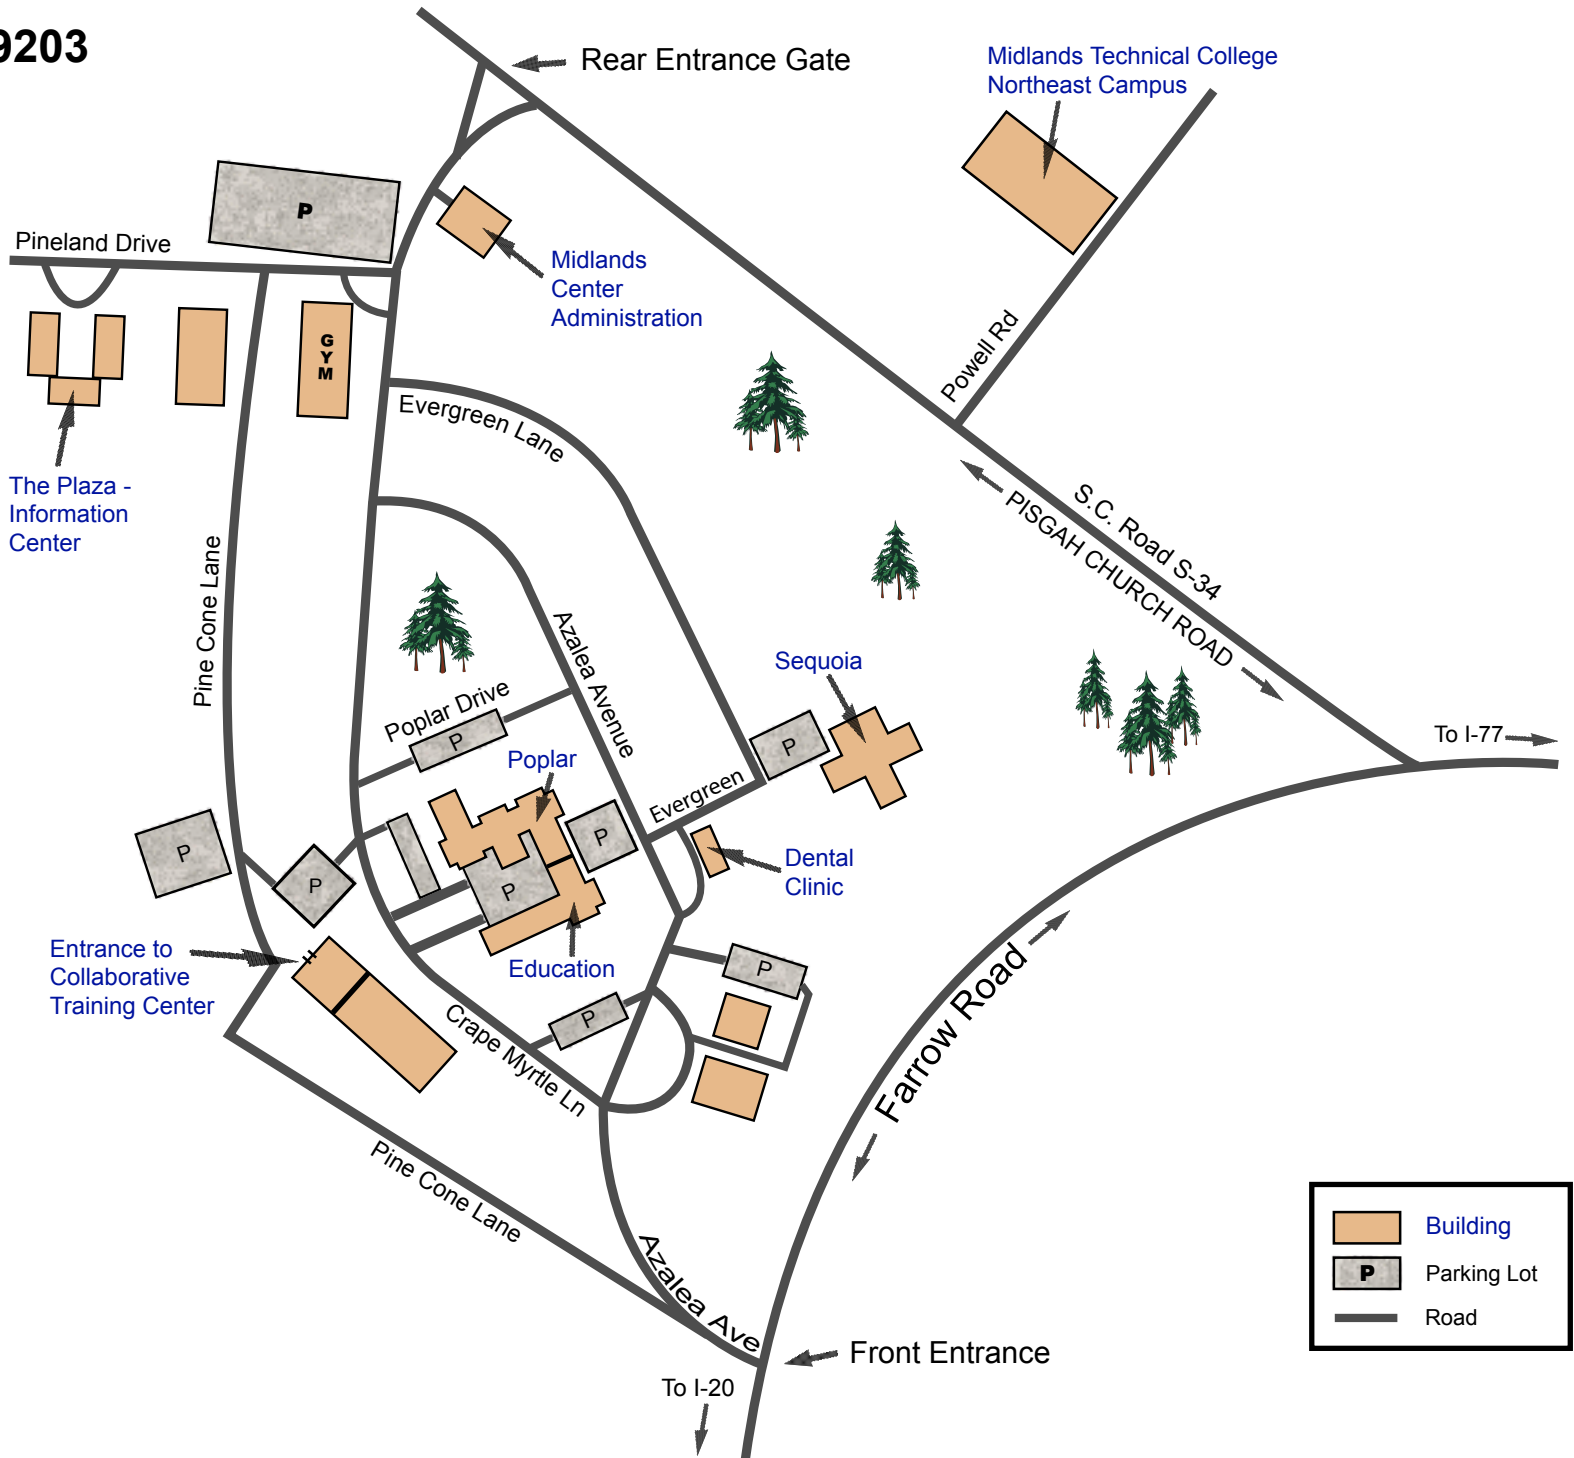

Midlands Center
8301 Farrow Rd
Columbia, SC 29203

	Building
	Parking Lot
	Road