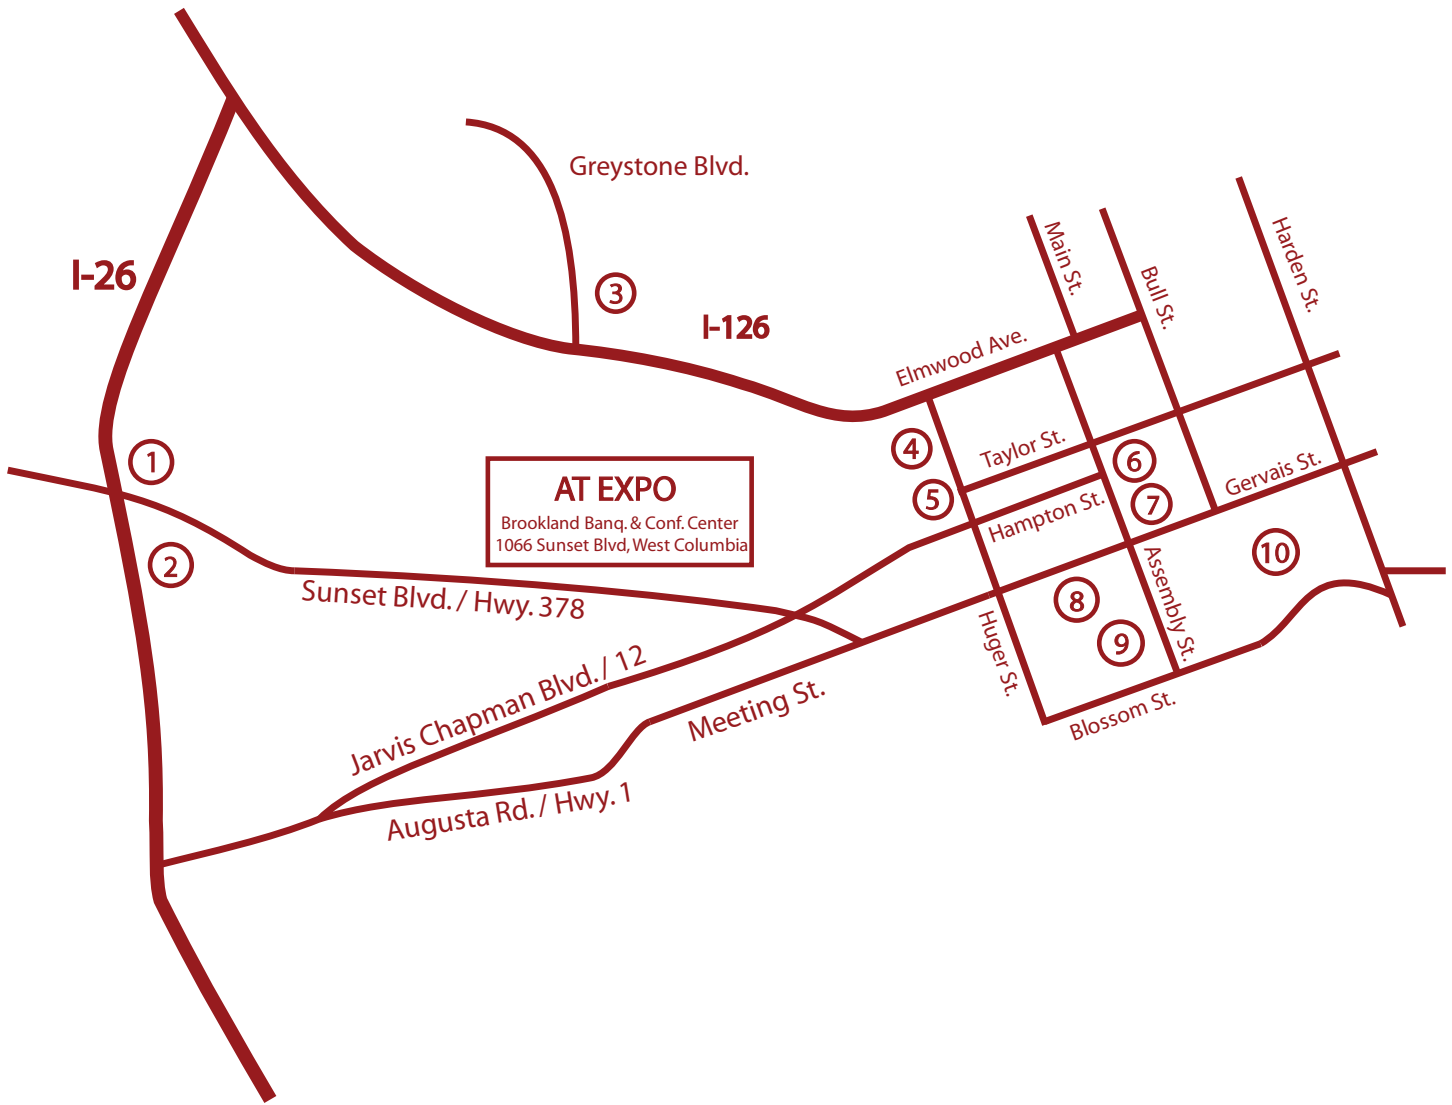

AT Expo 2012 Hotel Map

1.
Holiday Inn Hotel & Suites
110 McSwain Drive
West Columbia, SC 29169
(803) 391-4000

2.
Hampton Inn Airport
1094 Chris Drive
West Columbia, SC 29169
(803) 791-8940

3.
Embassy Suites
200 Stoneridge Drive
Columbia, SC 29210
(803) 252-8700

4.
Staybridge Suites
1913 Huger Street
Columbia, SC 29201
(803) 451-5900

5.
Holiday Inn Express
501 Taylor Street
Columbia, SC 29201
(877) 863-4780

6.
Columbia Marriot
1200 Hampton Street
Columbia, SC 29201
(803) 771-7000

7.
Sheraton Downtown
1400 Main Street
Columbia, SC 29201
(803) 988-1400

8.
Hampton Inn Downtown
822 Gervais Street
Columbia, SC 29201
(803) 231-2000

9.
Hilton Columbia
924 Senate Street
Columbia, SC 29201
(803) 744-7800

10.
The Inn at USC
1619 Pendleton
Street
Columbia, SC
29201-3809
(803) 779-7779